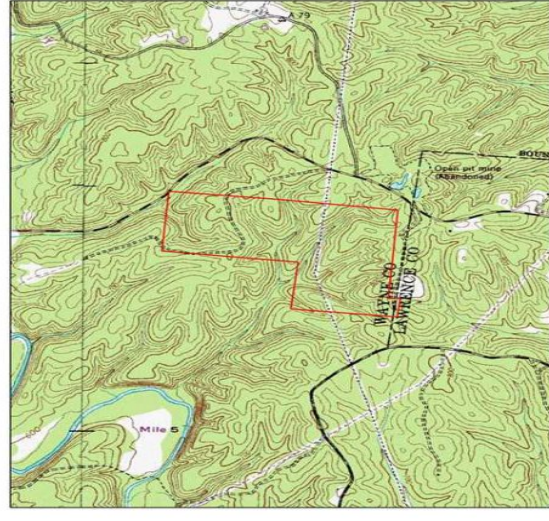

Property Details:

Price : \$189,000

County : Wayne

Acreage : 180.00

Address : Iron City, TN

MOPLS ID : 46407

Check out this 180 acre hardwood tract located just minutes from the Florence Alabama area. The southern Tennessee rolling hills flow throughout the property creating breathtaking views and offering some of the finest hunting that the area has to offer. County water and power is accessible at the entrance to the property. This is an excellent investment for future timber income or to create your own hunting sanctuary. It has a perennial creek flowing through it and has road access. For more information or for a private showing, please contact Cameron Isbell @ 256-483-8134 or cisbell@mossyoakproperties.com.

180.00 Acres
Wayne County
GPS 35.0332 X -87.6200

Mossy Oak Properties Southeast Land & Wildlife
www.selandandwildlife.com

180.00 Acres
Wayne County
GPS 35.0332 X -87.6200

Mossy Oak Properties Southeast Land & Wildlife
www.selandandwildlife.com

180.00 Acres
Wayne County
GPS 35.0332 X -87.6200

Mossy Oak Properties Southeast Land & Wildlife
www.selandandwildlife.com