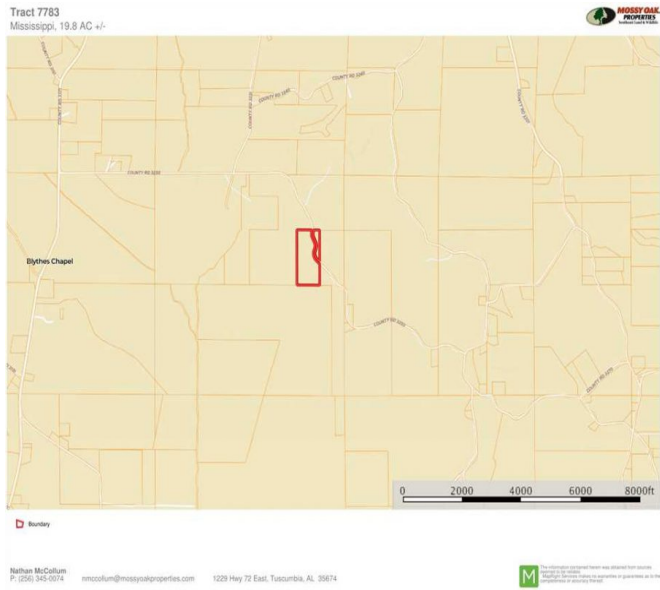

## 19.81 Acres of Hunting Land in Prentiss County, Mississippi

**Property Details:**

Price : \$20,000

County : Prentiss

Acreage : 19.81

Address : County Road 3250

MOPLS ID : 50581

This 19.81 acres located on County Road 3250 in Marietta, Mississippi near the Blythes Chapel community is a great find. 14.88 acres have just been planted in Loblolly Pine and will produce a nice little future nest egg. Meanwhile, consider building a home or cabin, or using it as one of your favorite hunting spots. Surrounded by other mature timber tracts this property would be great for an outdoor enthusiast. Convenient to Tupelo and Fulton.

19.81 Acres  
 Prentiss County  
 GPS 34.5908 X -88.4394

Mossy Oak Properties Southeast Land & Wildlife  
[www.selandandwildlife.com](http://www.selandandwildlife.com)

19.81 Acres  
Prentiss County  
GPS 34.5908 X -88.4394