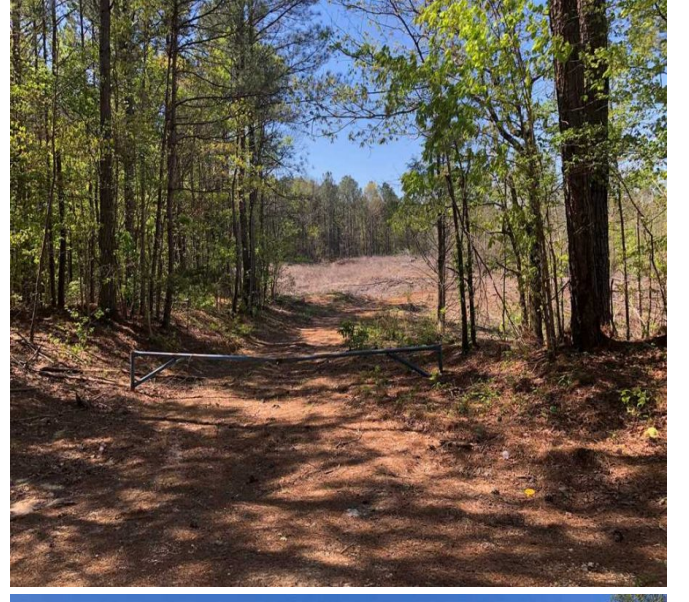

19.81 Acres
Prentiss County
GPS 34.5908 X -88.4394

Mossy Oak Properties Southeast Land & Wildlife
www.selandandwildlife.com