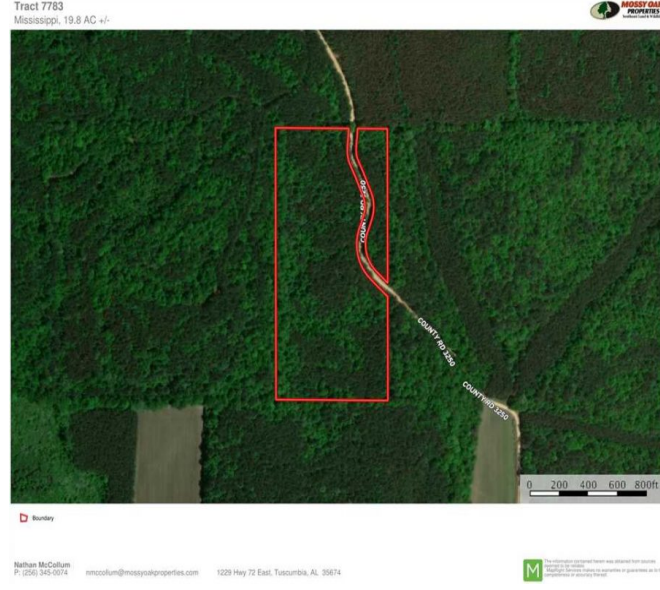

## 19.81 Acres of Hunting Land in Prentiss County, Mississippi

**Property Details:**

Price : \$20,000

County : Prentiss

Acreage : 19.81

Address : County Road 3250

MOPLS ID : 50581

This 19.81 acres located on County Road 3250 in Marietta, Mississippi near the Blythes Chapel community is a great find. 14.88 acres have just been planted in Loblolly Pine and will produce a nice little future nest egg. Meanwhile, consider building a home or cabin, or using it as one of your favorite hunting spots. Surrounded by other mature timber tracts this property would be great for an outdoor enthusiast. Convenient to Tupelo and Fulton.

19.81 Acres  
 Prentiss County  
 GPS 34.5908 X -88.4394

Mossy Oak Properties Southeast Land & Wildlife  
[www.selandandwildlife.com](http://www.selandandwildlife.com)

19.81 Acres  
Prentiss County  
GPS 34.5908 X -88.4394