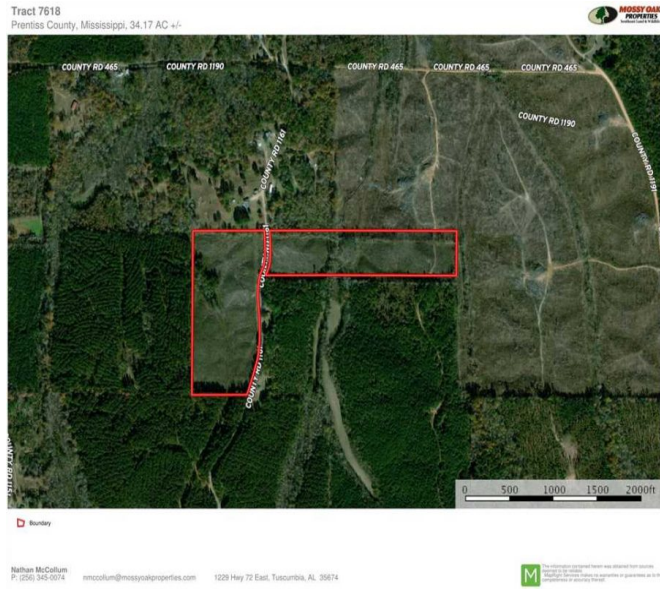

34 Acres Land for Sale County Road 1161 Prentiss County, Mississippi

Property Details:

Price : \$31,900

County : Prentiss

Acreage : 34.77

Address : County Road 1161

MOPLS ID : 50483

This 34.17 acre tract located on County Road 1161 in Prentiss County, Mississippi has 29 +/- acres of 3 year old Loblolly Pine and 3 acres of mature hardwood. The property lies on both sides of the county road. Convenient to Rienzi and Thrasher, this rural area with rolling hills, brushy bedding areas, and beautiful stand of hardwood sets up nicely to the big buck sanctuary of your dreams..

34.77 Acres
Prentiss County
GPS 34.7483 X -88.4920

Mossy Oak Properties Southeast Land & Wildlife
www.selandandwildlife.com

34.77 Acres
Prentiss County
GPS 34.7483 X -88.4920

Mossy Oak Properties Southeast Land & Wildlife
www.selandandwildlife.com