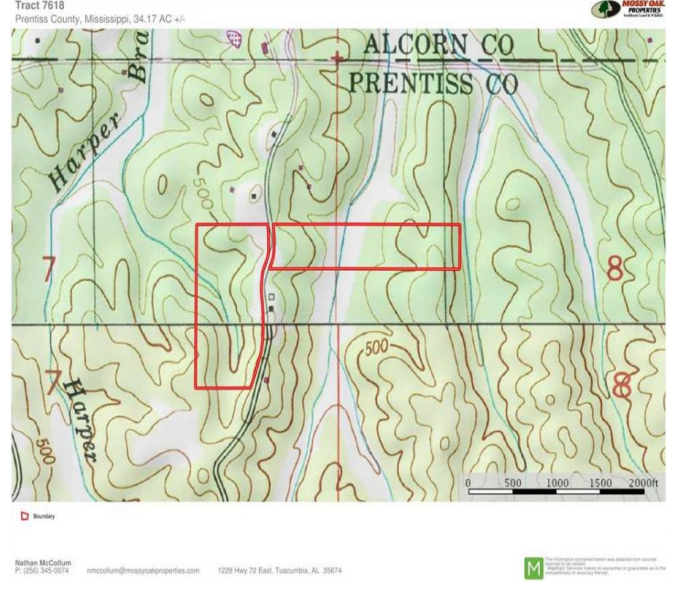

34 Acres Land for Sale County Road 1161 Prentiss County, Mississippi

Property Details:

Price : \$31,900

County : Prentiss

Acreage : 34.77

Address : County Road 1161

MOPLS ID : 50483

This 34.17 acre tract located on County Road 1161 in Prentiss County, Mississippi has 29 +/- acres of 3 year old Loblolly Pine and 3 acres of mature hardwood. The property lies on both sides of the county road. Convenient to Rienzi and Thrasher, this rural area with rolling hills, brushy bedding areas, and beautiful stand of hardwood sets up nicely to the big buck sanctuary of your dreams..

34.77 Acres
Prentiss County
GPS 34.7483 X -88.4920

Mossy Oak Properties Southeast Land & Wildlife
www.selandandwildlife.com

34.77 Acres
Prentiss County
GPS 34.7483 X -88.4920

Mossy Oak Properties Southeast Land & Wildlife
www.selandandwildlife.com