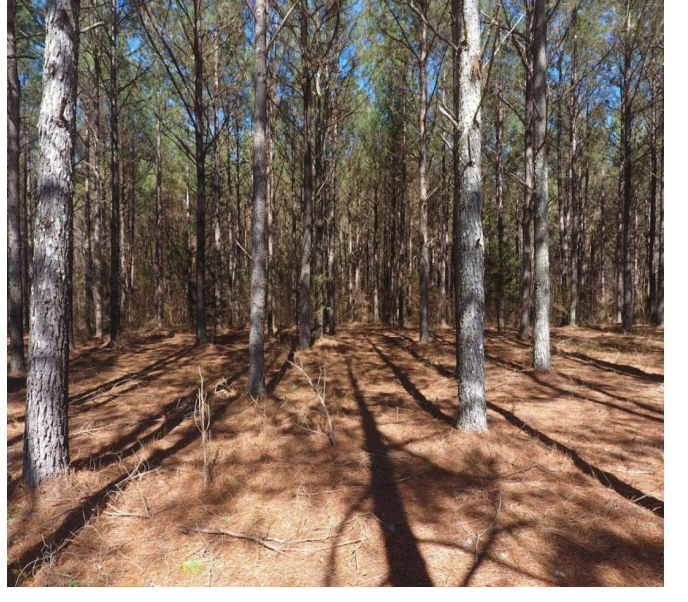

413.00 Acres
Lawrence County
GPS 34.6135406 X -87.3305264

Mossy Oak Properties Southeast Land & Wildlife
www.selandandwildlife.com