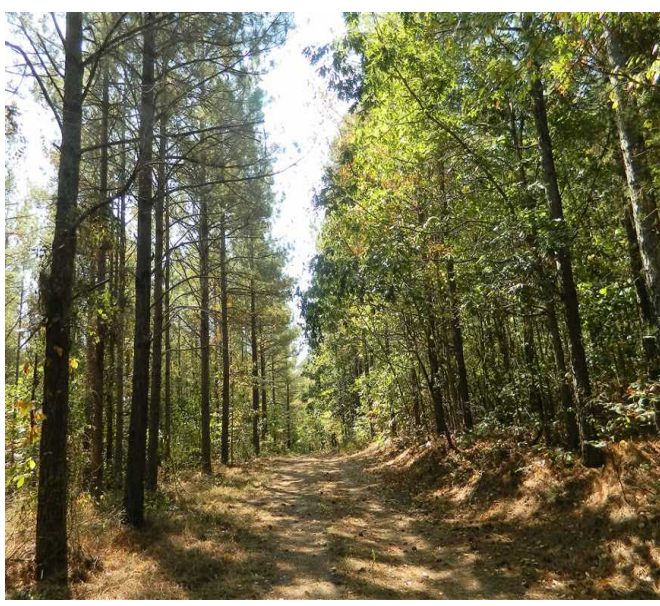

420.00 Acres
Colbert County
GPS 34.6728 X -87.7132

Mossy Oak Properties Southeast Land & Wildlife
www.selandandwildlife.com