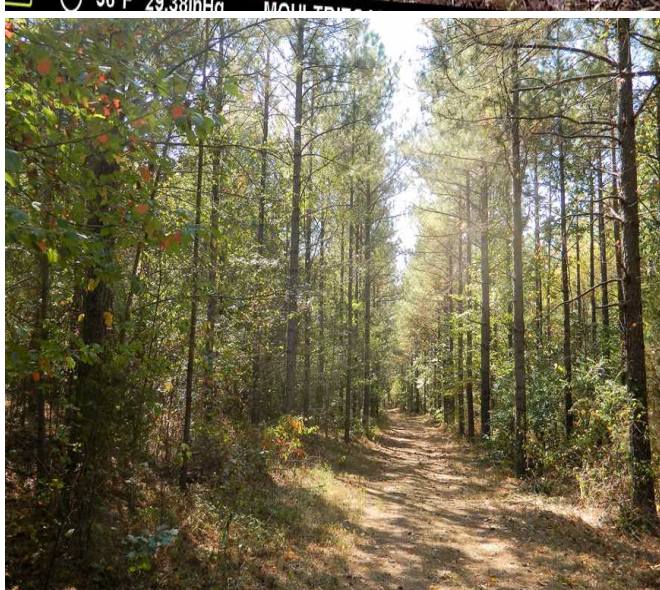

420.00 Acres
Colbert County
GPS 34.6728 X -87.7132

Mossy Oak Properties Southeast Land & Wildlife
www.selandandwildlife.com