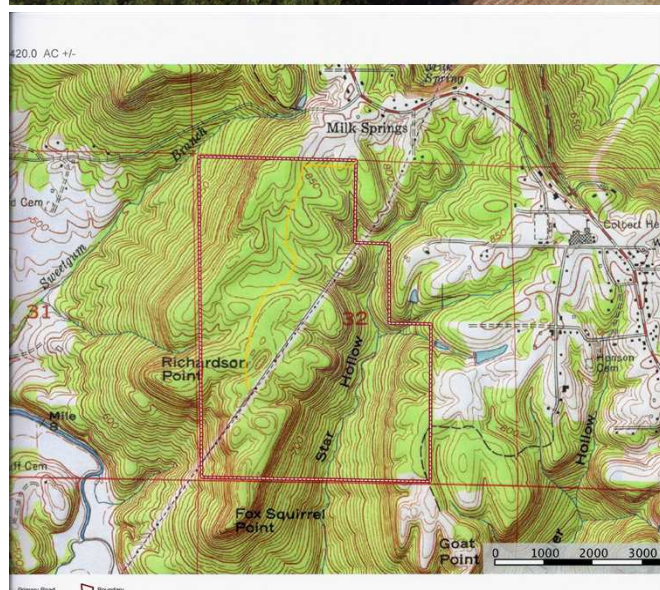

Just Reduced! 420 Acres of Timberland near Tuscumbia, Alabama

Property Details:

Price : \$499,000

County : Colbert

Acreage : 420.00

Address : Tuscumbia, AL

MOPLS ID : 28184

Just Reduced! This 420 acre timbered tract on top of the mountain is located just west of Colbert Heights in Colbert County, Alabama. There are stands of mature pine and hardwood throughout. Current owners have used the power line that crosses the property for food plots and stand locations. Excellent deer, turkey, and small game hunting opportunities, in addition to ATV trails, make this a great recreational/ timberland investment opportunity. Properties like this don't come along often so call Mark Palmer today at (256) 810-0902 or email mpalmer@mossyoakproperties.com. We look forward to speaking with you.

Additional information:

Video URL: <https://www.youtube.com/watch?v=owPqtkp8-58>

Map URL: <http://mapright.com/ranching/maps/3ebfla5668473fffa0200ba496631fbf/share>

420.00 Acres
Colbert County
GPS 34.6728 X -87.7132

Mossy Oak Properties Southeast Land & Wildlife
www.selandandwildlife.com

420.00 Acres
Colbert County
GPS 34.6728 X -87.7132

Mossy Oak Properties Southeast Land & Wildlife
www.selandandwildlife.com

420.00 Acres
Colbert County
GPS 34.6728 X -87.7132