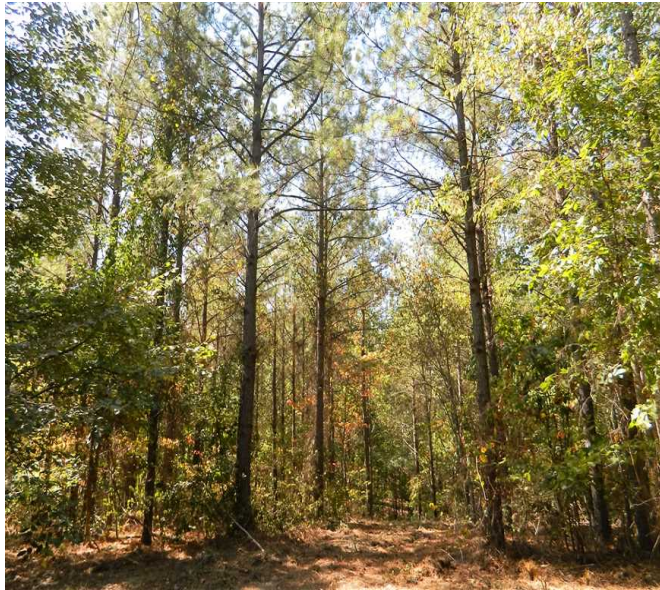

420.00 Acres
Colbert County
GPS 34.6728 X -87.7132

Mossy Oak Properties Southeast Land & Wildlife
www.selandandwildlife.com