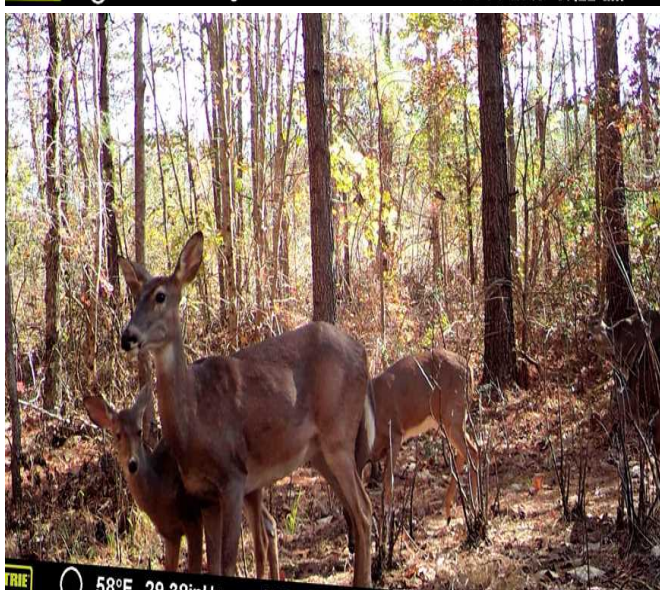

420.00 Acres
Colbert County
GPS 34.6728 X -87.7132

Mossy Oak Properties Southeast Land & Wildlife
www.selandandwildlife.com