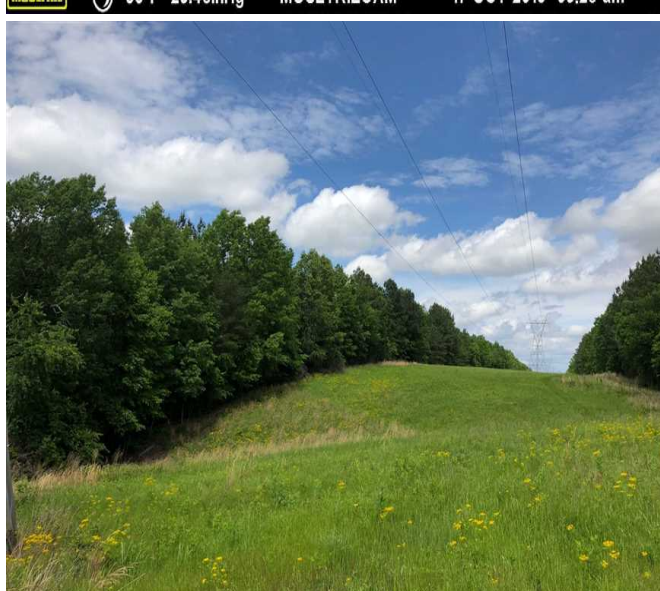

420.00 Acres
Colbert County
GPS 34.6728 X -87.7132

Mossy Oak Properties Southeast Land & Wildlife
www.selandandwildlife.com