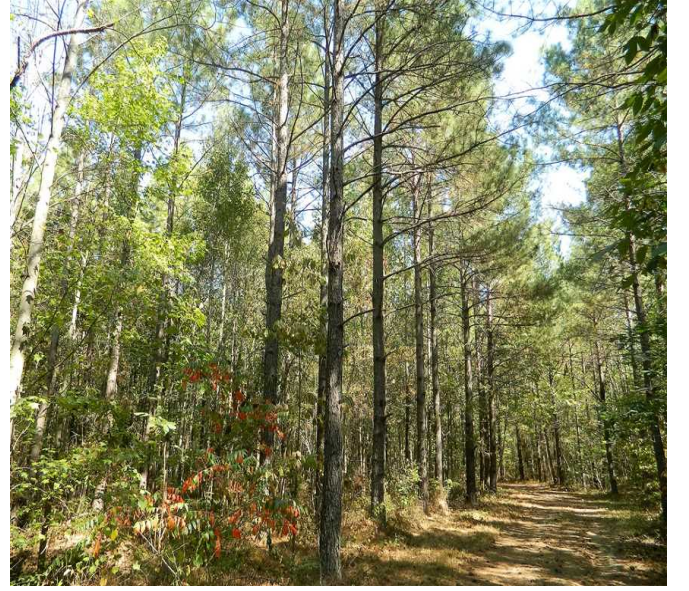

420.00 Acres
Colbert County
GPS 34.6728 X -87.7132

Mossy Oak Properties Southeast Land & Wildlife
www.selandandwildlife.com