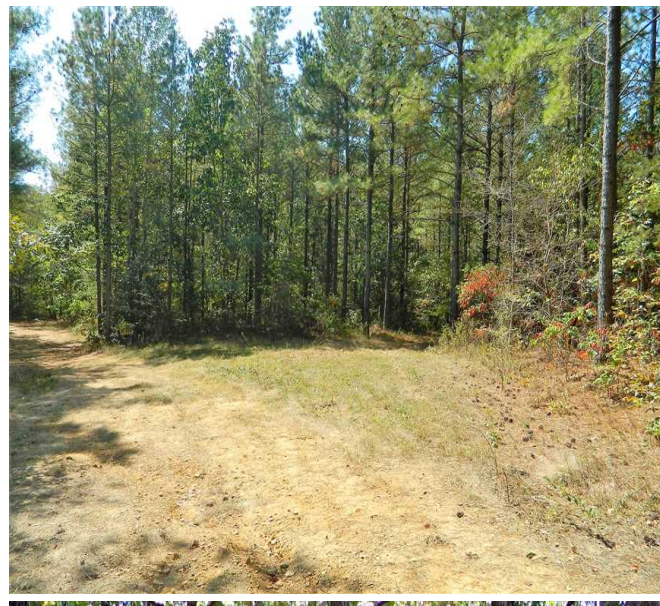

420.00 Acres
Colbert County
GPS 34.6728 X -87.7132

Mossy Oak Properties Southeast Land & Wildlife
www.selandandwildlife.com