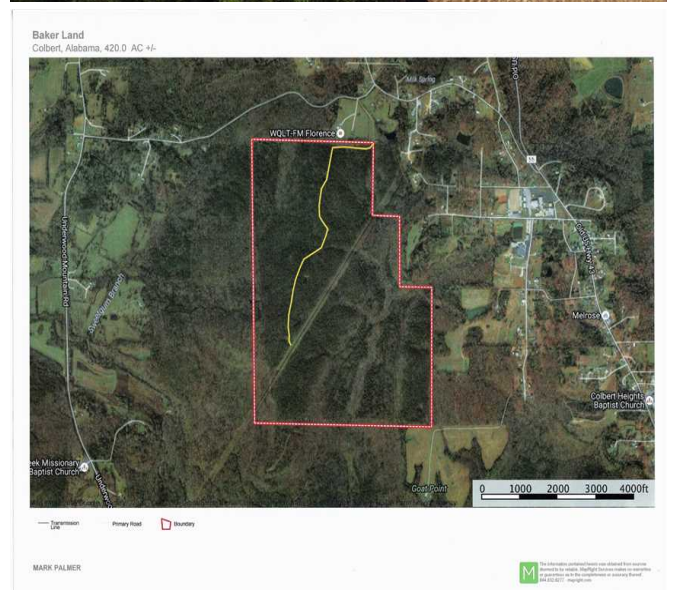

Just Reduced! 420 Acres of Timberland near Tuscumbia, Alabama

Property Details:

Price : \$499,000

County : Colbert

Acreage : 420.00

Address : Tuscumbia, AL

MOPLS ID : 28184

Just Reduced! This 420 acre timbered tract on top of the mountain is located just west of Colbert Heights in Colbert County, Alabama. There are stands of mature pine and hardwood throughout. Current owners have used the power line that crosses the property for food plots and stand locations. Excellent deer, turkey, and small game hunting opportunities, in addition to ATV trails, make this a great recreational/ timberland investment opportunity. Properties like this don't come along often so call Mark Palmer today at (256) 810-0902 or email mpalmer@mossyoakproperties.com. We look forward to speaking with you.

Additional information:

Video URL: <https://www.youtube.com/watch?v=owPqtkp8-58>

Map URL: <http://mapright.com/ranching/maps/3ebfla5668473fffa0200ba496631fbf/share>

420.00 Acres
Colbert County
GPS 34.6728 X -87.7132

Mossy Oak Properties Southeast Land & Wildlife
www.selandandwildlife.com

420.00 Acres
Colbert County
GPS 34.6728 X -87.7132

Mossy Oak Properties Southeast Land & Wildlife
www.selandandwildlife.com

420.00 Acres
Colbert County
GPS 34.6728 X -87.7132