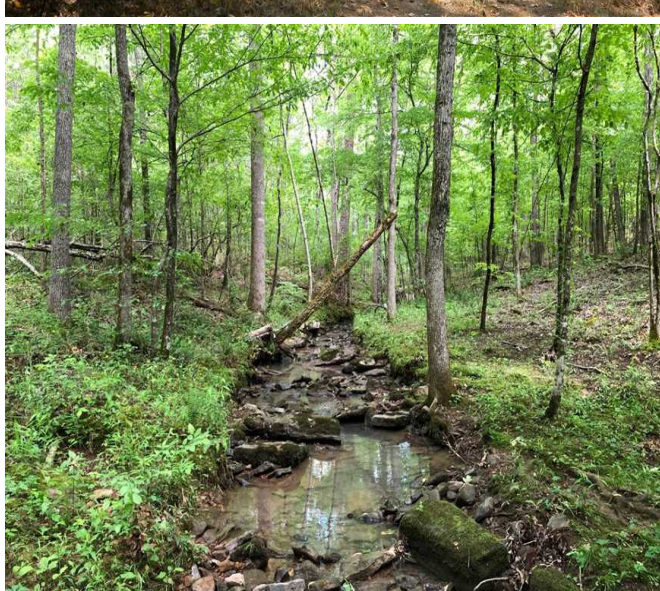

420.00 Acres
Colbert County
GPS 34.6728 X -87.7132

Mossy Oak Properties Southeast Land & Wildlife
www.selandandwildlife.com