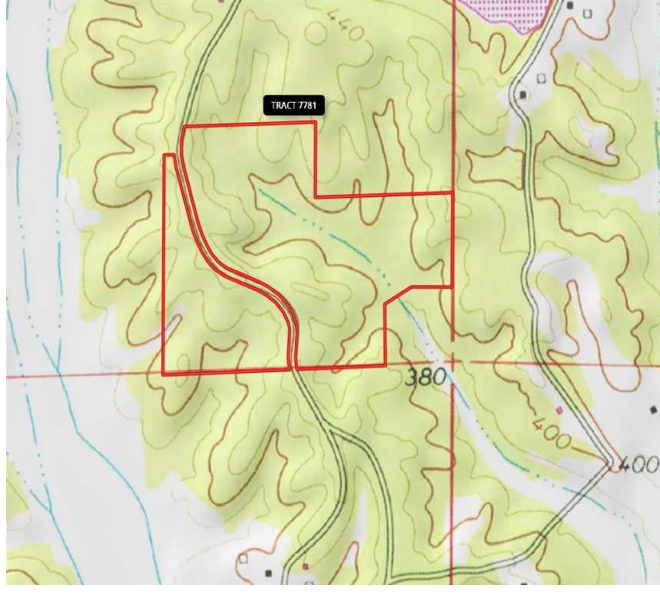

**FOR SALE: 50 acres, newly planted pine tract, County Road 3321 Prentiss County, Mississippi**

**Property Details:**

Price : \$55,000

County : Prentiss

Acreage : 51.60

Address : County Road 3321

MOPLS ID : 40153

51.94 acres land for sale on both sides of County Road 3321 in Prentiss County, Mississippi near the Burton and New Hope Communities. The tract consists of 47.96 acres of Loblolly Pine and 2.31 acres of hardwood. The newly planted loblolly pine is an attraction for turkey and deer and a great future investment!

51.60 Acres  
Prentiss County  
GPS 34.6132 X -88.4065

Mossy Oak Properties Southeast Land & Wildlife  
[www.selandandwildlife.com](http://www.selandandwildlife.com)

51.60 Acres  
Prentiss County  
GPS 34.6132 X -88.4065

Mossy Oak Properties Southeast Land & Wildlife  
[www.selandandwildlife.com](http://www.selandandwildlife.com)

51.60 Acres  
Prentiss County  
GPS 34.6132 X -88.4065

Mossy Oak Properties Southeast Land & Wildlife  
[www.selandandwildlife.com](http://www.selandandwildlife.com)