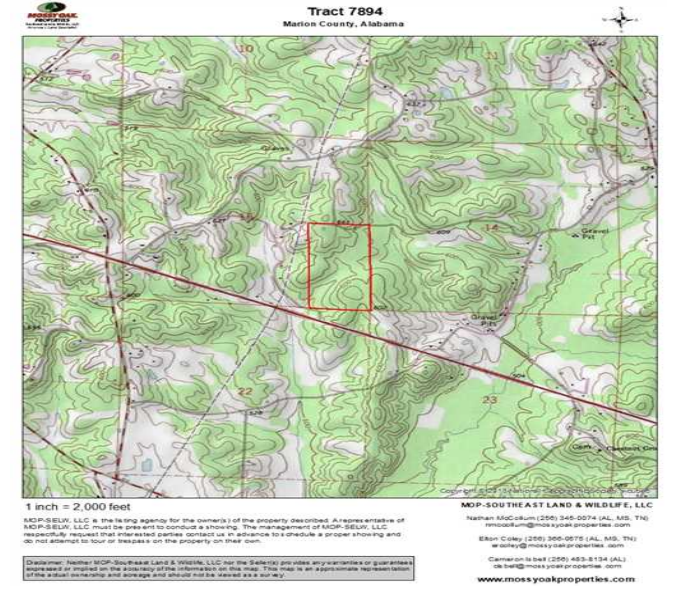

**Property Details:**

Price : \$113,000  
County : Marion  
Acreage : 79.88  
Address : Hamilton, AL  
MOPLS ID : 40357

79.88 Acres Hamilton, Alabama area  
ID: 7894  
Marion County, AL  
79.88 Acres  
Asking \$113,000 (\$1,414 per acre)

This 80+/- acre property located in Marion County, Alabama, West of Hamilton, would make an excellent home site or hunting tract. The slightly rolling topography and good road frontage offer an excellent prospect for hunting the turkey and whitetail deer located on the property. The property is accessible from County Road 122. The tract also has a good interior road system. Convenient to Exit 7 on I-22.

**Summary**

67.74 acres of loblolly pine  
11.46 acres of hardwood  
Remaining acreage in roads, fields, and utility right-of-ways

For more information or to schedule an appointment to view the property, call Nathan McCollum at (256) 345-0074 or email [nmccollum@mossyoakproperties.com](mailto:nmccollum@mossyoakproperties.com). We also have other tracts that are not yet on-line that might fit what you are looking for. Give us a call and we'll help you find something that meets your needs!

79.88 Acres  
Marion County  
GPS 34.1927 X -88.0930

Mossy Oak Properties Southeast Land & Wildlife  
www.selandandwildlife.com

79.88 Acres  
Marion County  
GPS 34.1927 X -88.0930

Mossy Oak Properties Southeast Land & Wildlife  
[www.selandandwildlife.com](http://www.selandandwildlife.com)