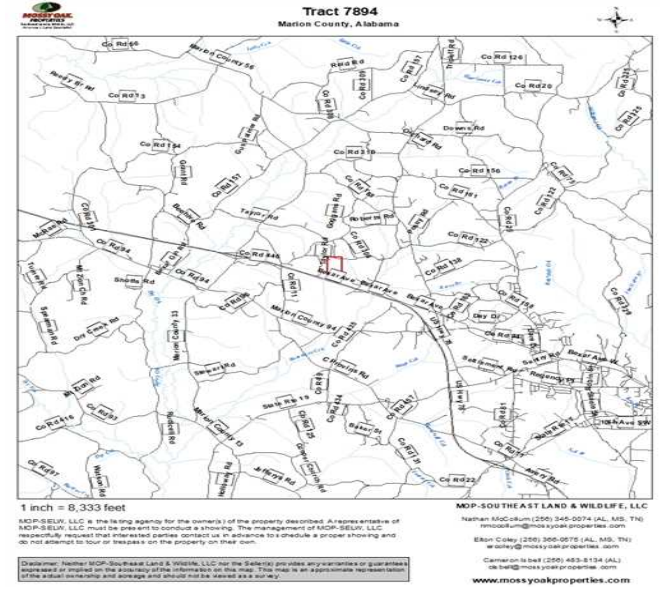

**Property Details:**

Price : \$113,000  
County : Marion  
Acreage : 79.88  
Address : Hamilton, AL  
MOPLS ID : 40357

79.88 Acres Hamilton, Alabama area  
ID: 7894  
Marion County, AL  
79.88 Acres  
Asking \$113,000 (\$1,414 per acre)

This 80+/- acre property located in Marion County, Alabama, West of Hamilton, would make an excellent home site or hunting tract. The slightly rolling topography and good road frontage offer an excellent prospect for hunting the turkey and whitetail deer located on the property. The property is accessible from County Road 122. The tract also has a good interior road system. Convenient to Exit 7 on I-22.

79.88 Acres  
Marion County  
GPS 34.1927 X -88.0930

Mossy Oak Properties Southeast Land & Wildlife  
www.selandandwildlife.com

79.88 Acres  
Marion County  
GPS 34.1927 X -88.0930

Mossy Oak Properties Southeast Land & Wildlife  
[www.selandandwildlife.com](http://www.selandandwildlife.com)