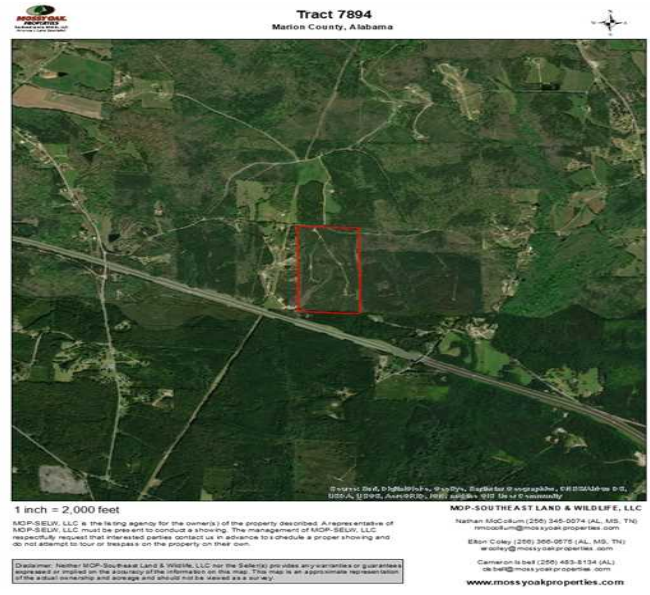

**Property Details:**

Price : \$113,000  
County : Marion  
Acreage : 79.88  
Address : Hamilton, AL  
MOPLS ID : 40357

79.88 Acres Hamilton, Alabama area  
ID: 7894  
Marion County, AL  
79.88 Acres  
Asking \$113,000 (\$1,414 per acre)

This 80+/- acre property located in Marion County, Alabama, West of Hamilton, would make an excellent home site or hunting tract. The slightly rolling topography and good road frontage offer an excellent prospect for hunting the turkey and whitetail deer located on the property. The property is accessible from County Road 122. The tract also has a good interior road system. Convenient to Exit 7 on I-22.

**Summary**

67.74 acres of loblolly pine  
11.46 acres of hardwood  
Remaining acreage in roads, fields, and utility right-of-ways

For more information or to schedule an appointment to view the property, call Nathan McCollum at (256) 345-0074 or email [nmccollum@mossyoakproperties.com](mailto:nmccollum@mossyoakproperties.com). We also have other tracts that are not yet on-line that might fit what you are looking for. Give us a call and we'll help you find something that meets your needs!

79.88 Acres  
Marion County  
GPS 34.1927 X -88.0930

Mossy Oak Properties Southeast Land & Wildlife  
www.selandandwildlife.com

79.88 Acres  
Marion County  
GPS 34.1927 X -88.0930

Mossy Oak Properties Southeast Land & Wildlife  
[www.selandandwildlife.com](http://www.selandandwildlife.com)