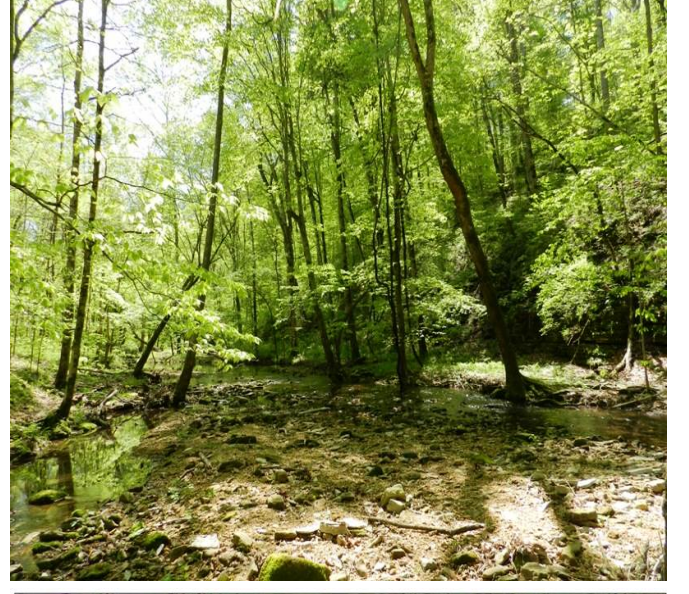

126.00 Acres
Wayne County
GPS 35.4069 X -87.6546

Mossy Oak Properties Southeast Land & Wildlife
www.selandandwildlife.com