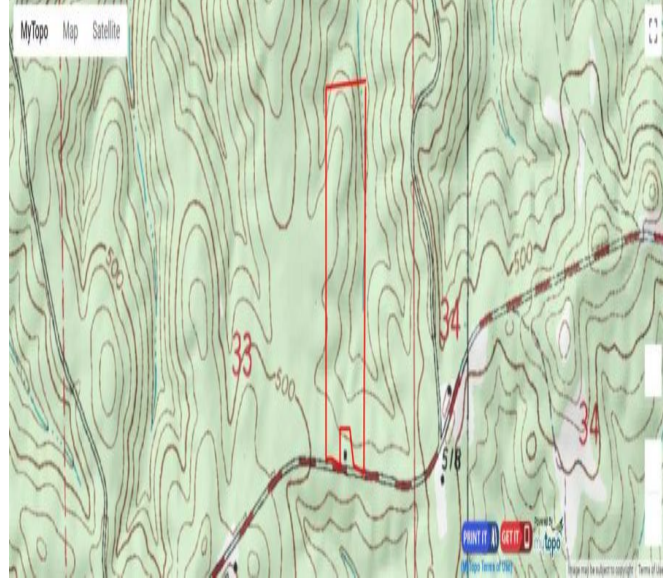

Property Details:

Price : \$39,000

County : Lamar

Acreage : 26.00

Address : Blooming Grove Road

MOPLS ID : 48821

26.00 Acres | Lamar County, Alabama | \$39,000

At \$1,500 per acre, these 26 acres near Vernon, Alabama is sure to please! Good access via Blooming Grove Road (Hwy 9) will lead you to a property featured in a known big buck producing area with lots of wildlife and a very good mix of pine and hardwood timber. Paved county road frontage & power offer additional bonuses. Call Nathan McCollum at (256) 345-0074 for a private showing.

26.00 Acres
Lamar County
GPS 33.7961 X -88.0049

Mossy Oak Properties Southeast Land & Wildlife
www.selandandwildlife.com

26.00 Acres
Lamar County
GPS 33.7961 X -88.0049

Mossy Oak Properties Southeast Land & Wildlife
www.selandandwildlife.com

26.00 Acres
Lamar County
GPS 33.7961 X -88.0049

Mossy Oak Properties Southeast Land & Wildlife
www.selandandwildlife.com