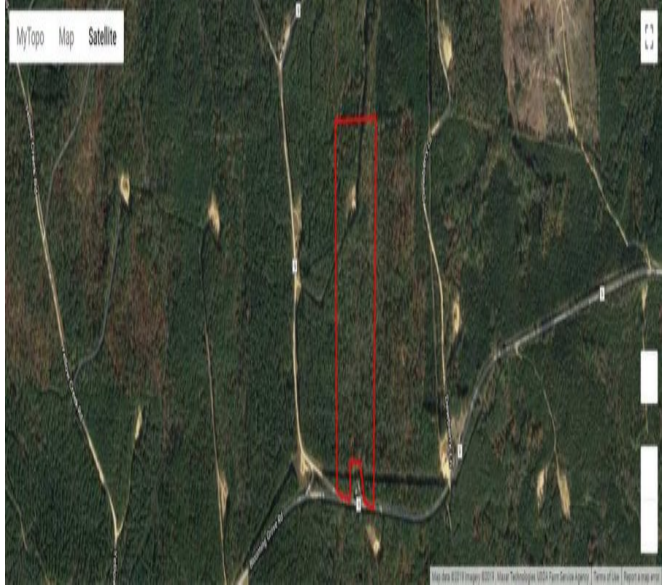

Property Details:

Price : \$39,000

County : Lamar

Acreage : 26.00

Address : Blooming Grove Road

MOPLS ID : 48821

26.00 Acres | Lamar County, Alabama | \$39,000

At \$1,500 per acre, these 26 acres near Vernon, Alabama is sure to please! Good access via Blooming Grove Road (Hwy 9) will lead you to a property featured in a known big buck producing area with lots of wildlife and a very good mix of pine and hardwood timber. Paved county road frontage & power offer additional bonuses. Call Nathan McCollum at (256) 345-0074 for a private showing.

26.00 Acres
Lamar County
GPS 33.7961 X -88.0049

Mossy Oak Properties Southeast Land & Wildlife
www.selandandwildlife.com

26.00 Acres
Lamar County
GPS 33.7961 X -88.0049

Mossy Oak Properties Southeast Land & Wildlife
www.selandandwildlife.com

26.00 Acres
Lamar County
GPS 33.7961 X -88.0049

Mossy Oak Properties Southeast Land & Wildlife
www.selandandwildlife.com