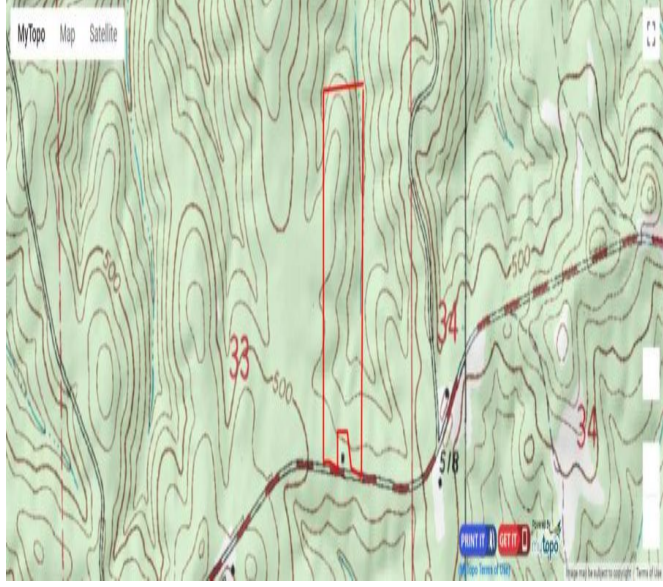

Property Details:

Price : \$39,000

County : Lamar

Acreage : 26.00

Address : Blooming Grove Road

MOPLS ID : 48821

26.00 Acres | Lamar County, Alabama | \$39,000

At \$1,500 per acre, these 26 acres near Vernon, Alabama is sure to please! Good access via Blooming Grove Road (Hwy 9) will lead you to a property featured in a known big buck producing area with lots of wildlife and a very good mix of pine and hardwood timber. Paved county road frontage & power offer additional bonuses. Call Nathan McCollum at (256) 345-0074 for a private showing.

26.00 Acres
Lamar County
GPS 33.7961 X -88.0049

Mossy Oak Properties Southeast Land & Wildlife
www.selandandwildlife.com

26.00 Acres
Lamar County
GPS 33.7961 X -88.0049

Mossy Oak Properties Southeast Land & Wildlife
www.selandandwildlife.com

26.00 Acres
Lamar County
GPS 33.7961 X -88.0049

Mossy Oak Properties Southeast Land & Wildlife
www.selandandwildlife.com