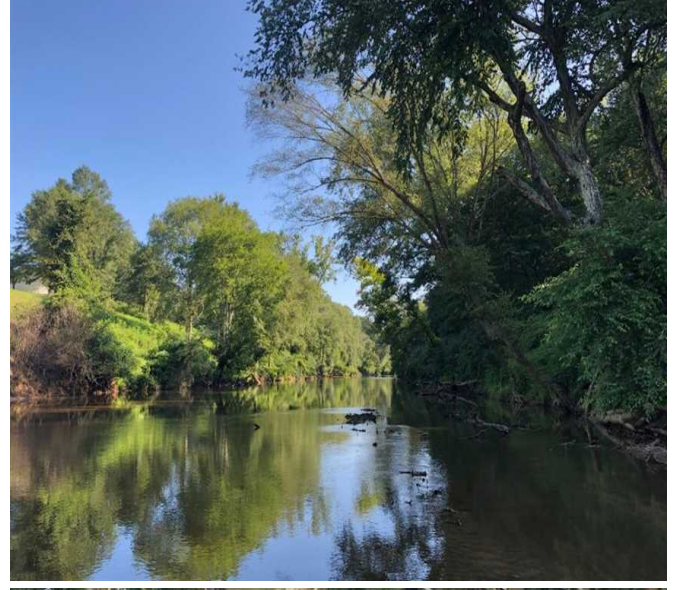

30.00 Acres
Marion County
GPS 34.1252 X -87.9804

Mossy Oak Properties Southeast Land & Wildlife
www.selandandwildlife.com