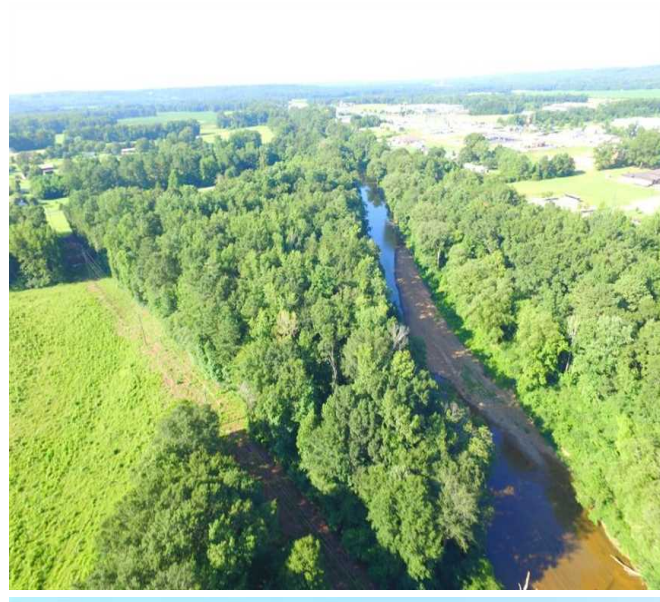

## 30 Acres Land for Sale Marion County, Alabama

**Property Details:**

Price : \$105,000  
County : Marion  
Acreage : 30.00  
Address : Hamilton, AL  
MOPLS ID : 46042

Located just five minutes from city shopping, entertainment, and medical care, this 30 acres on the Buttahatchie River is ideal for waterfront development, boating, canoeing, fishing, wildlife viewing, hunting, and real estate investment. The property is half-open and half-timbered. Don't miss this great opportunity to live on the water just minutes from town! Need more or less acreage?

30.00 Acres  
Marion County  
GPS 34.1252 X -87.9804

Mossy Oak Properties Southeast Land & Wildlife  
[www.selandandwildlife.com](http://www.selandandwildlife.com)

30.00 Acres  
Marion County  
GPS 34.1252 X -87.9804