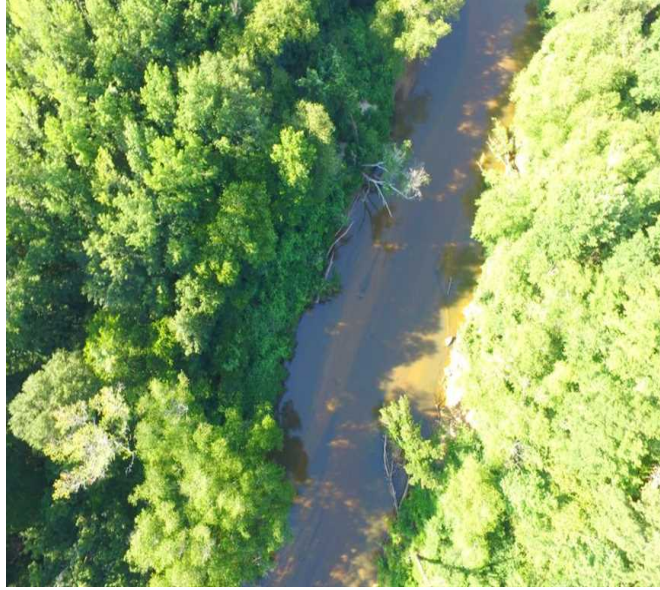

30.00 Acres
Marion County
GPS 34.1252 X -87.9804

Mossy Oak Properties Southeast Land & Wildlife
www.selandandwildlife.com