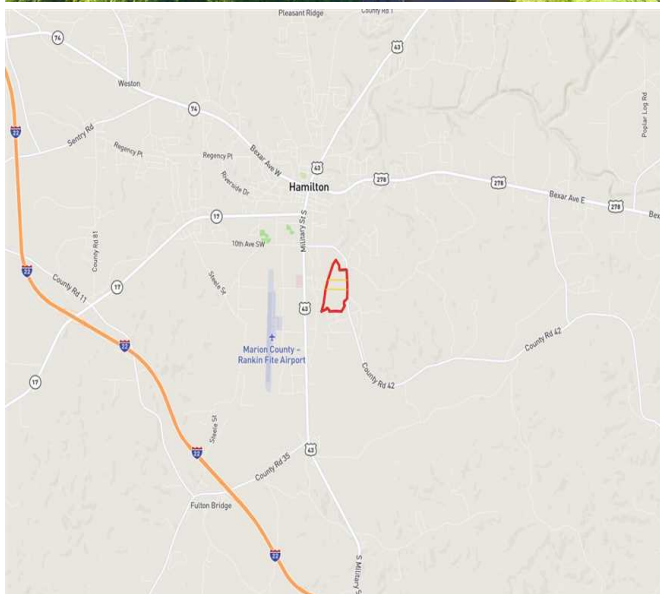

## 30 Acres Land for Sale Marion County, Alabama

**Property Details:**

Price : \$105,000  
County : Marion  
Acreage : 30.00  
Address : Hamilton, AL  
MOPLS ID : 46042

Located just five minutes from city shopping, entertainment, and medical care, this 30 acres on the Buttahatchie River is ideal for waterfront development, boating, canoeing, fishing, wildlife viewing, hunting, and real estate investment. The property is half-open and half-timbered. Don't miss this great opportunity to live on the water just minutes from town! Need more or less acreage?

30.00 Acres  
Marion County  
GPS 34.1252 X -87.9804

Mossy Oak Properties Southeast Land & Wildlife  
[www.selandandwildlife.com](http://www.selandandwildlife.com)

30.00 Acres  
Marion County  
GPS 34.1252 X -87.9804