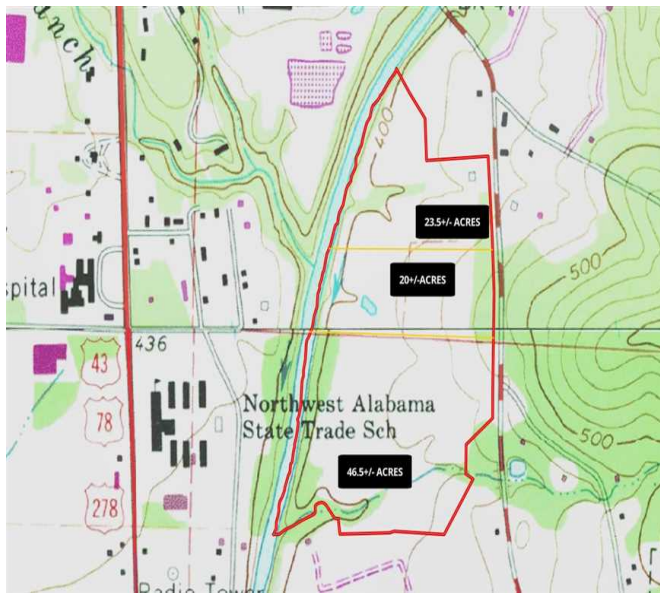

## 30 Acres Land for Sale Marion County, Alabama

**Property Details:**

Price : \$105,000  
County : Marion  
Acreage : 30.00  
Address : Hamilton, AL  
MOPLS ID : 46042

Located just five minutes from city shopping, entertainment, and medical care, this 30 acres on the Buttahatchie River is ideal for waterfront development, boating, canoeing, fishing, wildlife viewing, hunting, and real estate investment. The property is half-open and half-timbered. Don't miss this great opportunity to live on the water just minutes from town! Need more or less acreage?

30.00 Acres  
Marion County  
GPS 34.1252 X -87.9804

Mossy Oak Properties Southeast Land & Wildlife  
[www.selandandwildlife.com](http://www.selandandwildlife.com)

30.00 Acres  
Marion County  
GPS 34.1252 X -87.9804