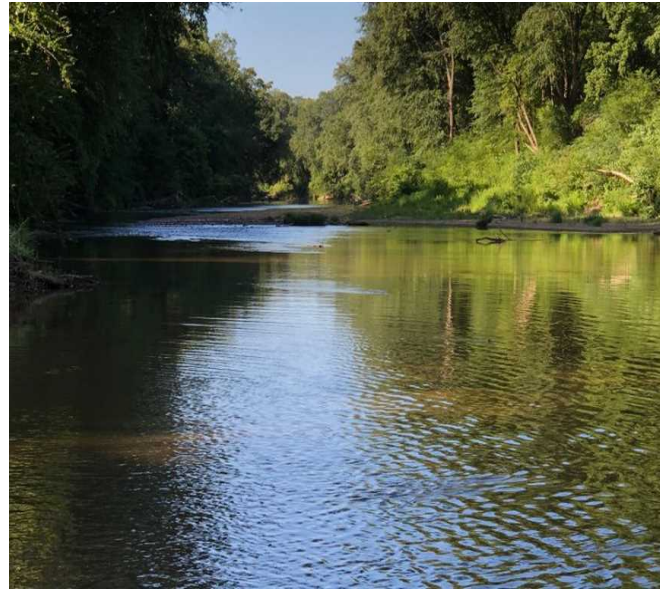

30.00 Acres
Marion County
GPS 34.1252 X -87.9804

Mossy Oak Properties Southeast Land & Wildlife
www.selandandwildlife.com