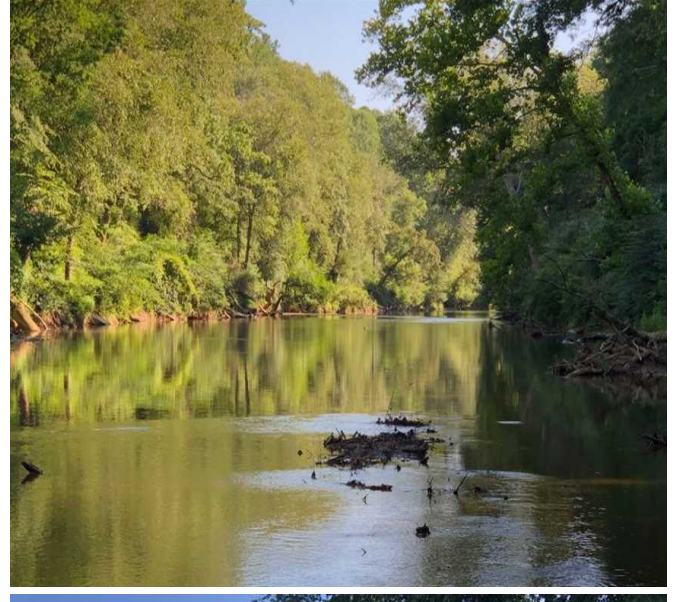

30.00 Acres
Marion County
GPS 34.1252 X -87.9804

Mossy Oak Properties Southeast Land & Wildlife
www.selandandwildlife.com