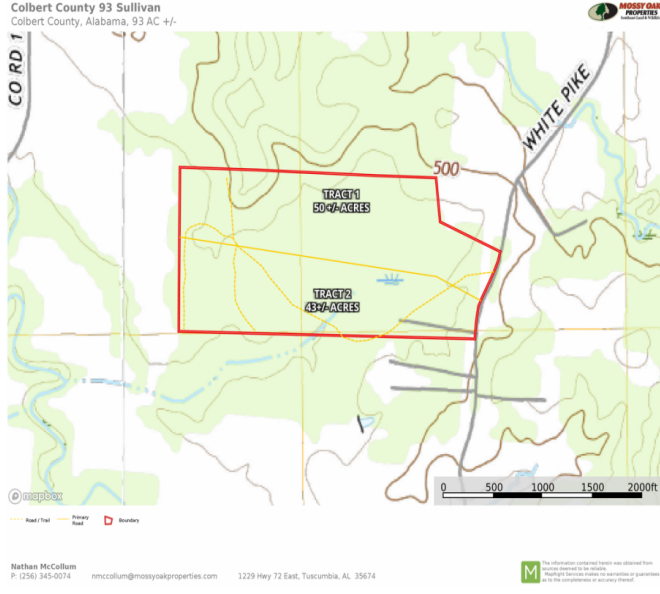

**Property Details:**

Price : \$131,150

County : Colbert

Acreage : 43.00

Address : White Pike Road

MOPLS ID : 32072

This Colbert County, Alabama tract is located 1.5 miles from Hwy 72 and Cherokee, Alabama boasting paved county road frontage (500 ft ), power, water, and fiber internet. The flat terrain entices country living and/or the conversion to pastureland for cattle. Its proximity to Freedom Hills Wildlife Management Area attracts plenty of wildlife for viewing or hunting.

43.00 Acres  
Colbert County  
GPS 34.7349 X -87.987936

Mossy Oak Properties Southeast Land & Wildlife  
[www.selandandwildlife.com](http://www.selandandwildlife.com)

43.00 Acres  
Colbert County  
GPS 34.7349 X -87.987936