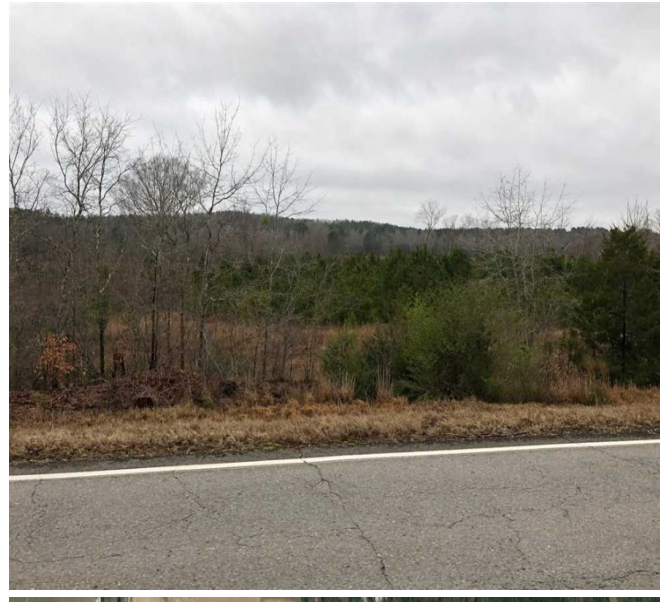

Property Details:

Price : \$29,000
County : Lamar
Acreage : 24.54
Address : Detroit, AL
MOPLS ID : 48820

24.54 Acres | Lamar County, Alabama | \$29,000

This flat to gently sloping topography with paved highway frontage, power and water, is sure to please! This property, with a small creek and some acres of grown up pasture, is an ideal home place or small hunting tract. Available for \$1,182 per acre. Call Nathan McCollum at (256) 345-0074 for a private showing.

24.54 Acres
Lamar County
GPS 34.0078 X -88.1830

Mossy Oak Properties Southeast Land & Wildlife
www.selandandwildlife.com

24.54 Acres
Lamar County
GPS 34.0078 X -88.1830

Mossy Oak Properties Southeast Land & Wildlife
www.selandandwildlife.com

24.54 Acres
Lamar County
GPS 34.0078 X -88.1830

Mossy Oak Properties Southeast Land & Wildlife
www.selandandwildlife.com