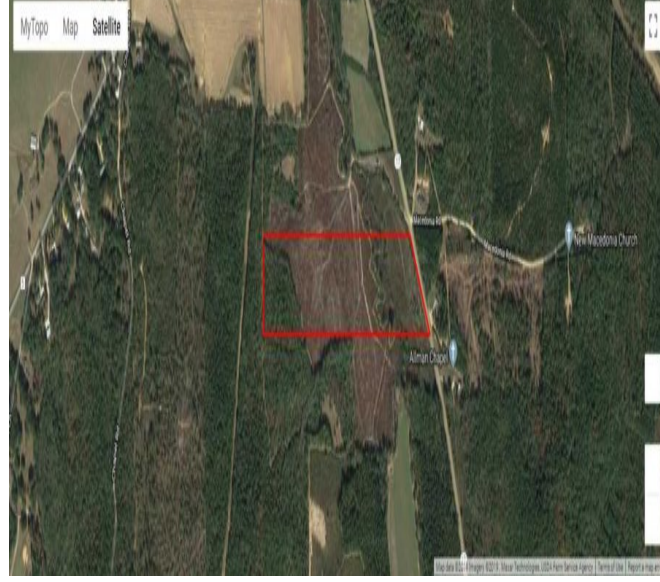

Property Details:

Price : \$29,000
County : Lamar
Acreage : 24.54
Address : Detroit, AL
MOPLS ID : 48820

24.54 Acres | Lamar County, Alabama | \$29,000

This flat to gently sloping topography with paved highway frontage, power and water, is sure to please! This property, with a small creek and some acres of grown up pasture, is an ideal home place or small hunting tract. Available for \$1,182 per acre. Call Nathan McCollum at (256) 345-0074 for a private showing.

24.54 Acres
Lamar County
GPS 34.0078 X -88.1830

Mossy Oak Properties Southeast Land & Wildlife
www.selandandwildlife.com

24.54 Acres
Lamar County
GPS 34.0078 X -88.1830

Mossy Oak Properties Southeast Land & Wildlife
www.selandandwildlife.com

24.54 Acres
Lamar County
GPS 34.0078 X -88.1830

Mossy Oak Properties Southeast Land & Wildlife
www.selandandwildlife.com