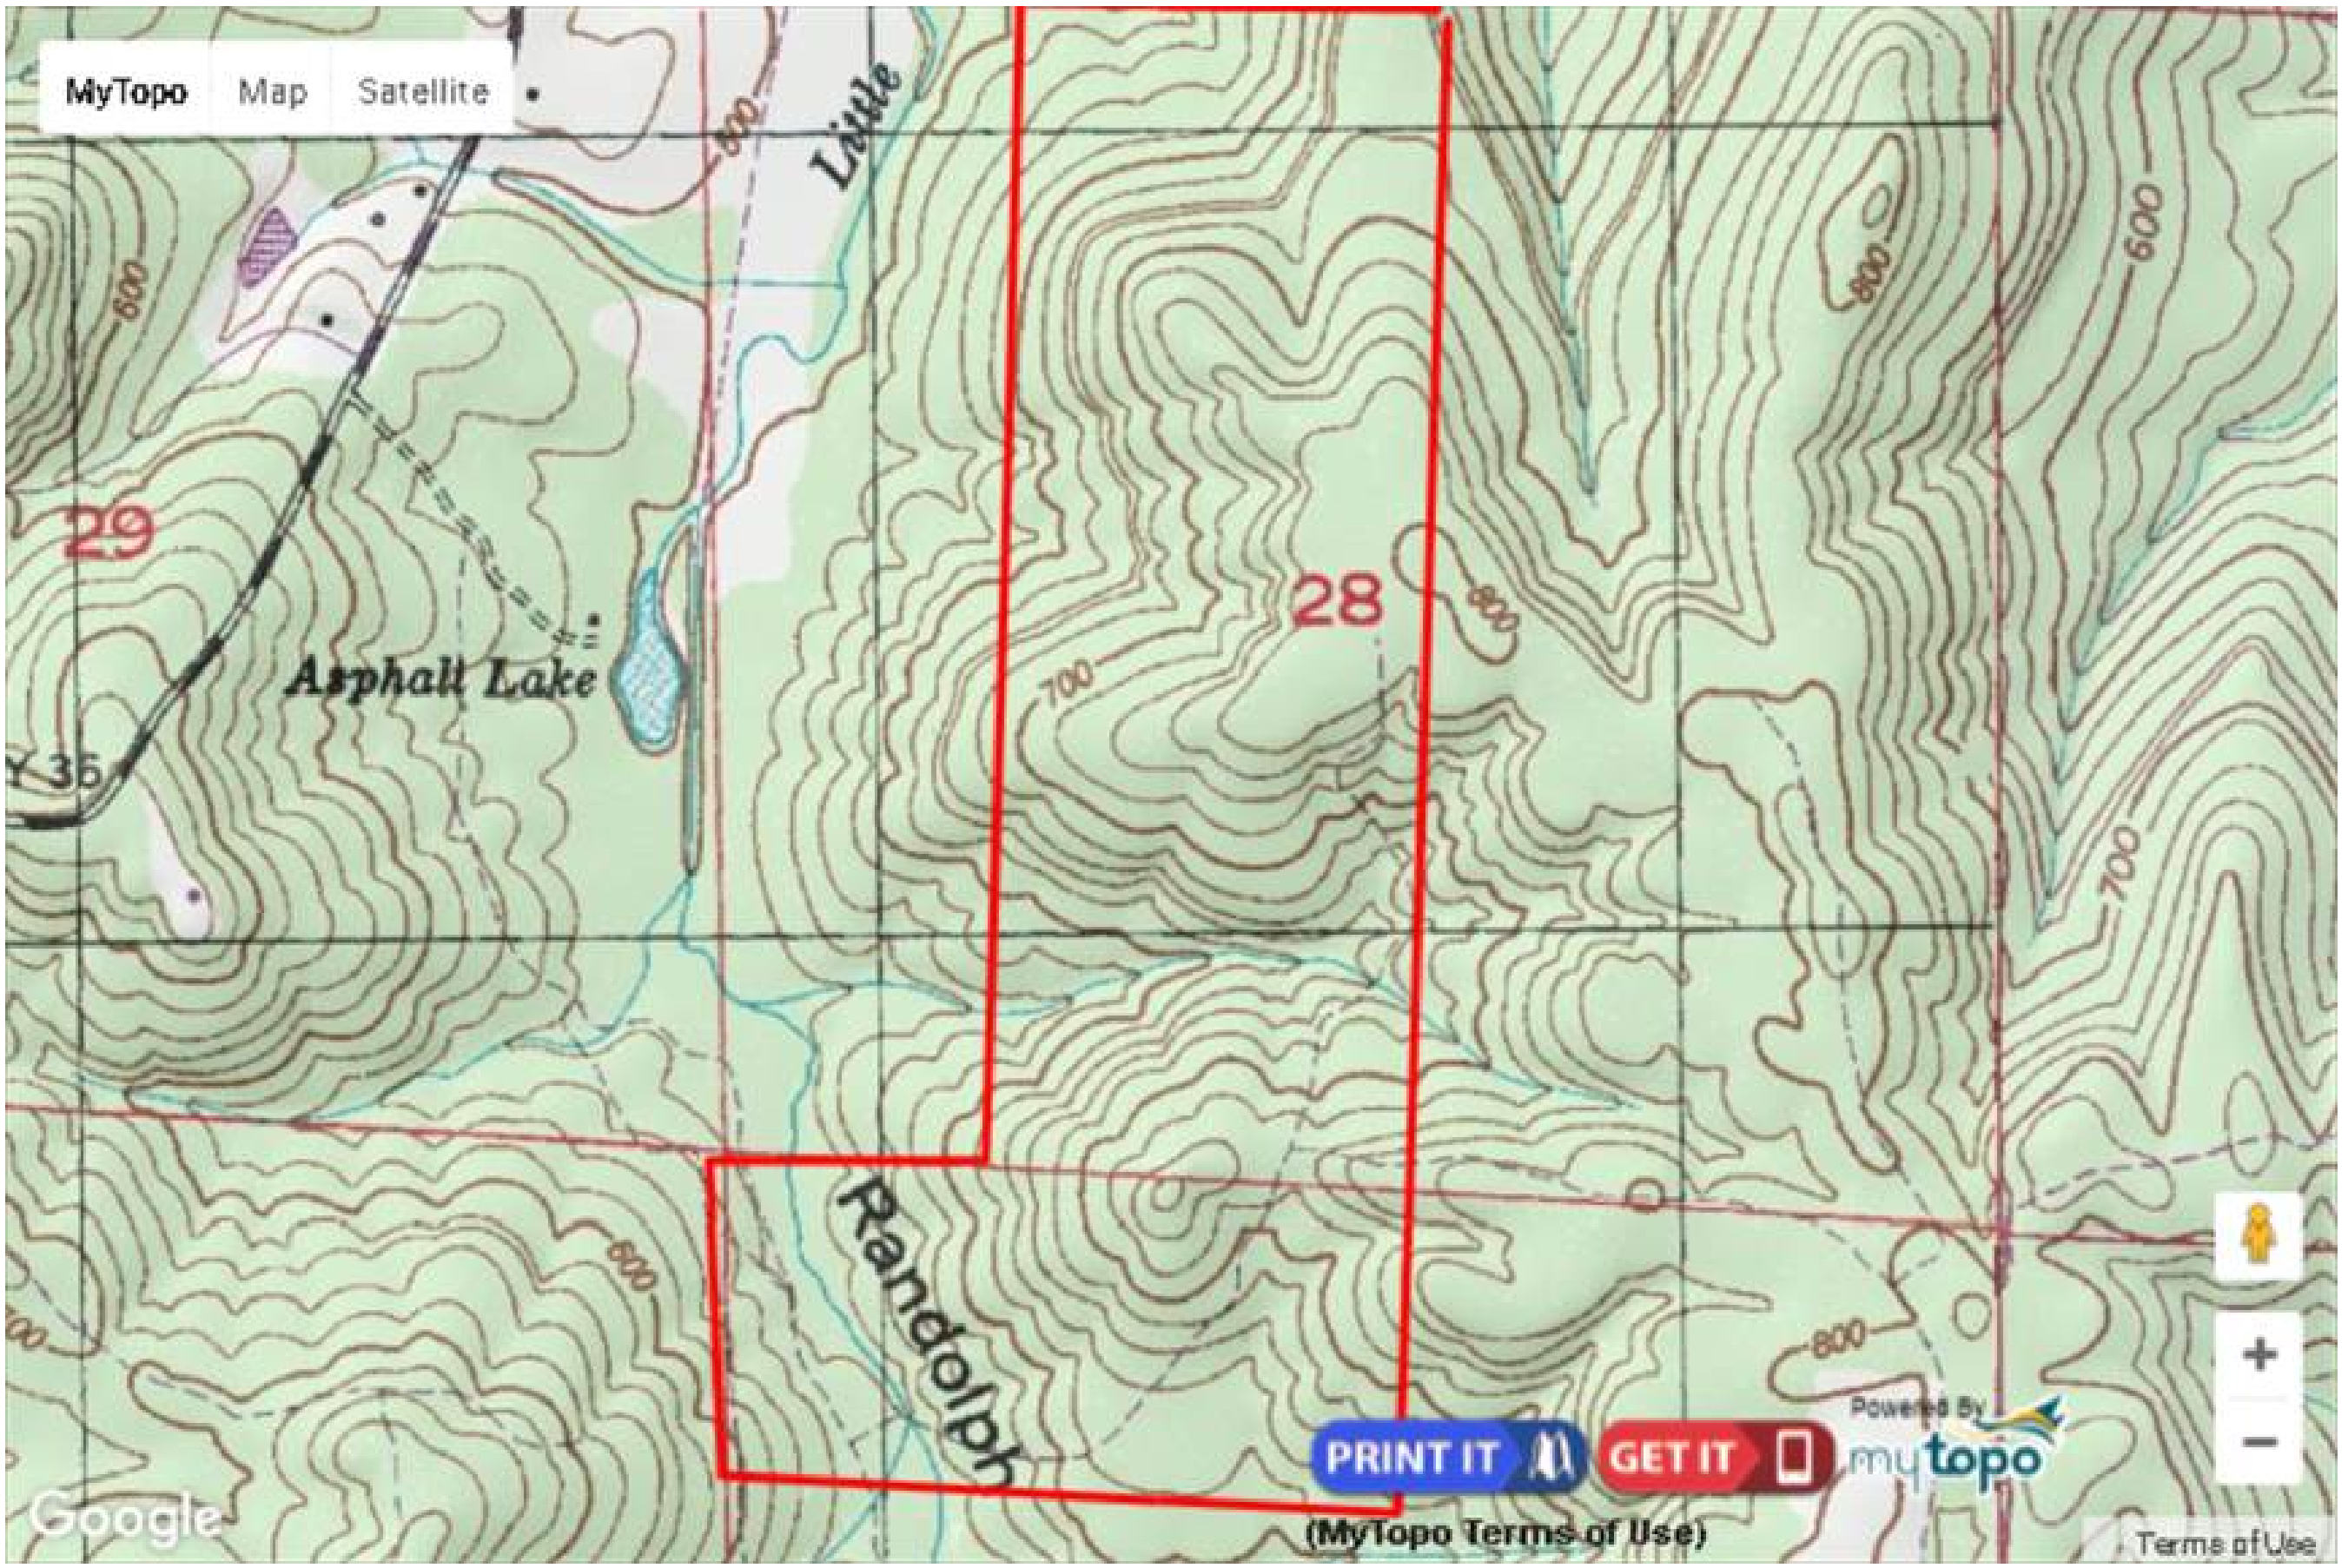

Property Details:

Price : \$406,800
County : Colbert
Acreage : 240.00
Address :
MOPLS ID : 29643

Don't miss this 240 acres of great deer habitat and rolling topography with 18+/- year old pine timber ready for harvest. The property is located near Cherokee, Alabama and is surrounded by public land access in the Freedom Hills Wildlife Management Area. This property is the perfect place to hunt and it provides a diverse habitat for wildlife.

240.00 Acres
Colbert County
GPS 34.6806 X -88.0103

Mossy Oak Properties Southeast Land & Wildlife
www.selandandwildlife.com

240.00 Acres
 Colbert County
 GPS 34.6806 X -88.0103

Mossy Oak Properties Southeast Land & Wildlife
www.selandandwildlife.com

240.00 Acres
Colbert County
GPS 34.6806 X -88.0103

Mossy Oak Properties Southeast Land & Wildlife
www.selandandwildlife.com