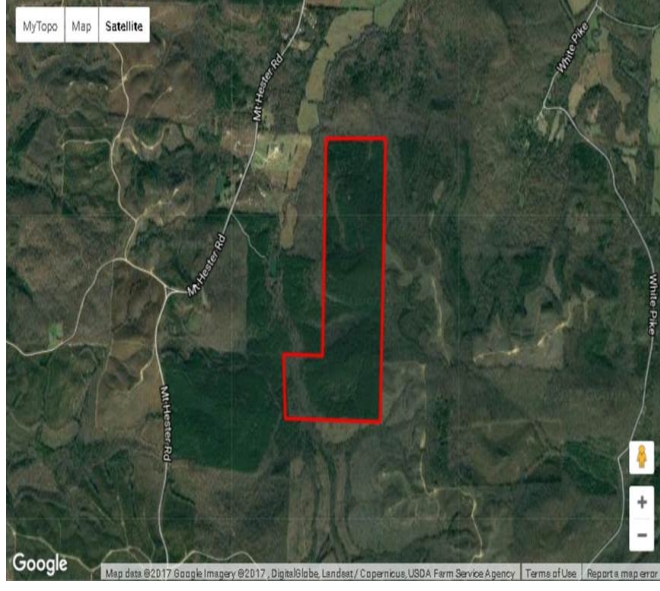

Property Details:

Price : \$406,800
County : Colbert
Acreage : 240.00
Address :
MOPLS ID : 29643

Don't miss this 240 acres of great deer habitat and rolling topography with 18+/- year old pine timber ready for harvest. The property is located near Cherokee, Alabama and is surrounded by public land access in the Freedom Hills Wildlife Management Area. This property is the perfect place to hunt and it provides a diverse habitat for wildlife.

240.00 Acres
Colbert County
GPS 34.6806 X -88.0103

Mossy Oak Properties Southeast Land & Wildlife
www.selandandwildlife.com

240.00 Acres
 Colbert County
 GPS 34.6806 X -88.0103

Mossy Oak Properties Southeast Land & Wildlife
www.selandandwildlife.com

240.00 Acres
Colbert County
GPS 34.6806 X -88.0103

Mossy Oak Properties Southeast Land & Wildlife
www.selandandwildlife.com