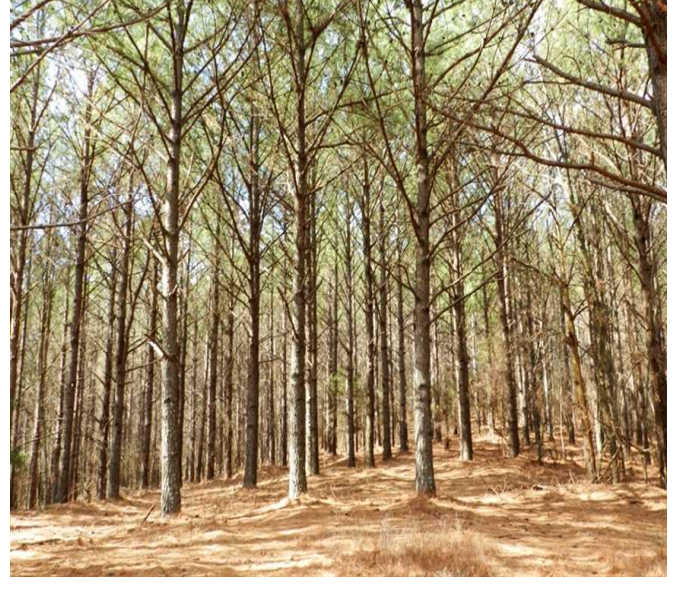

240.00 Acres
Colbert County
GPS 34.6806 X -88.0103

Mossy Oak Properties Southeast Land & Wildlife
www.selandandwildlife.com