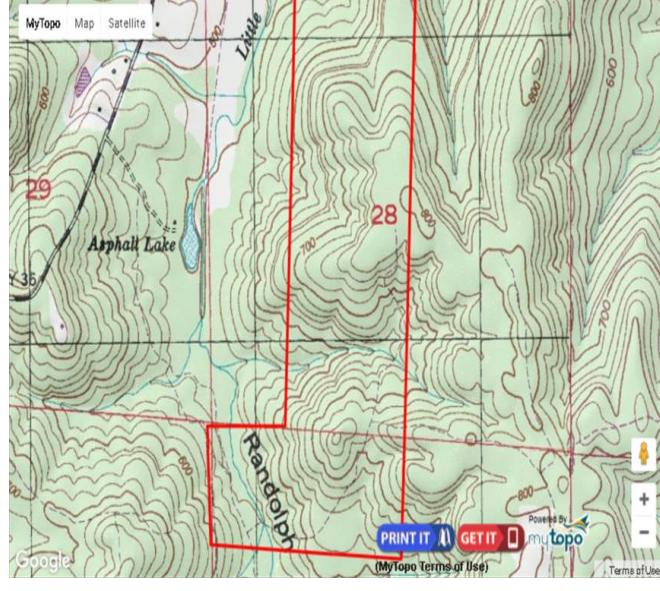

Property Details:

Price : \$406,800
County : Colbert
Acreage : 240.00
Address :
MOPLS ID : 29643

Don't miss this 240 acres of great deer habitat and rolling topography with 18+/- year old pine timber ready for harvest. The property is located near Cherokee, Alabama and is surrounded by public land access in the Freedom Hills Wildlife Management Area. This property is the perfect place to hunt and it provides a diverse habitat for wildlife.

240.00 Acres
Colbert County
GPS 34.6806 X -88.0103

Mossy Oak Properties Southeast Land & Wildlife
www.selandandwildlife.com

240.00 Acres
 Colbert County
 GPS 34.6806 X -88.0103

Mossy Oak Properties Southeast Land & Wildlife
www.selandandwildlife.com

240.00 Acres
Colbert County
GPS 34.6806 X -88.0103

Mossy Oak Properties Southeast Land & Wildlife
www.selandandwildlife.com