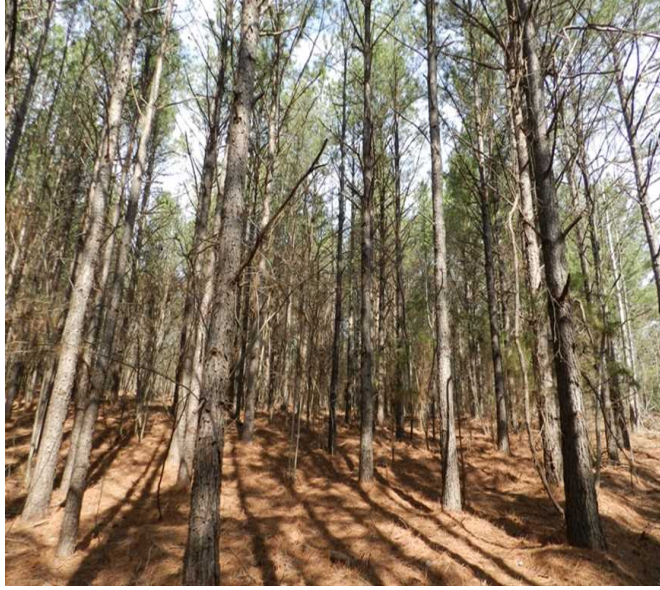

240.00 Acres
Colbert County
GPS 34.6806 X -88.0103

Mossy Oak Properties Southeast Land & Wildlife
www.selandandwildlife.com