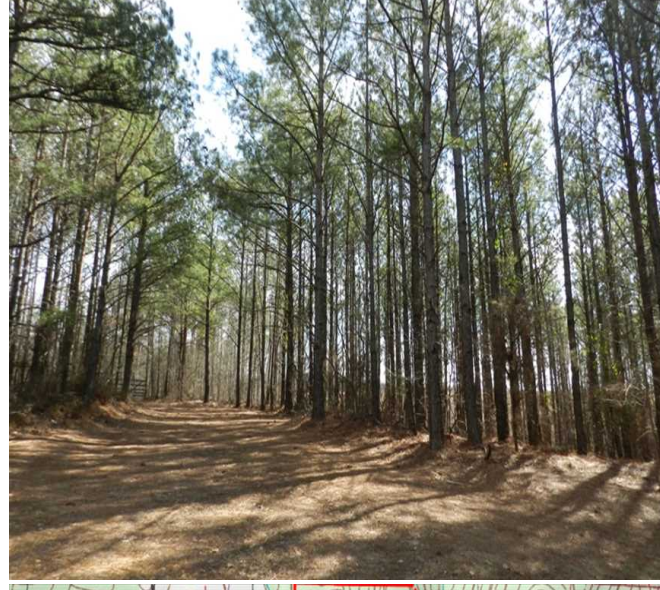

Property Details:

Price : \$406,800
County : Colbert
Acreage : 240.00
Address :
MOPLS ID : 29643

Don't miss this 240 acres of great deer habitat and rolling topography with 18+/- year old pine timber ready for harvest. The property is located near Cherokee, Alabama and is surrounded by public land access in the Freedom Hills Wildlife Management Area. This property is the perfect place to hunt and it provides a diverse habitat for wildlife.

240.00 Acres
Colbert County
GPS 34.6806 X -88.0103

Mossy Oak Properties Southeast Land & Wildlife
www.selandandwildlife.com

240.00 Acres
 Colbert County
 GPS 34.6806 X -88.0103

Mossy Oak Properties Southeast Land & Wildlife
www.selandandwildlife.com

240.00 Acres
Colbert County
GPS 34.6806 X -88.0103

Mossy Oak Properties Southeast Land & Wildlife
www.selandandwildlife.com