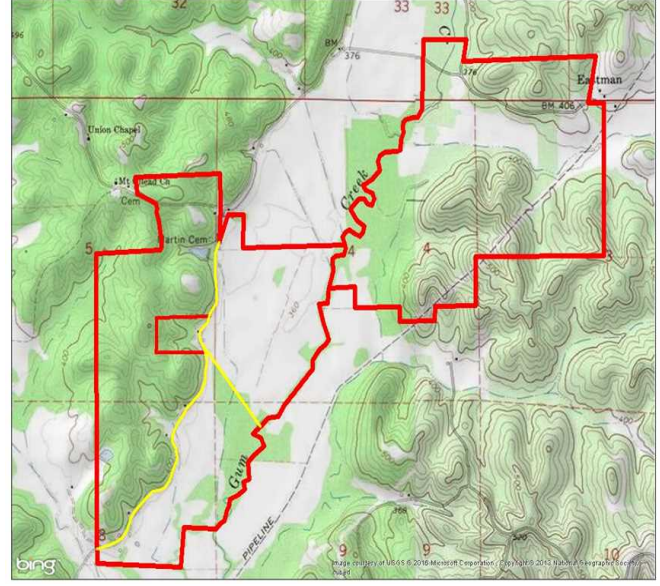

Property Details:

Price : \$299,000
County : Itawamba
Acreage : 435.00
Address :
MOPLS ID : 26167

Located near Tremont, Mississippi, at \$687 per acre, this 435+/- acres offers an opportunity for mixed farm usage. The property, which stretches over one half mile along Gum Creek is loaded with deer, turkey, and hogs. It is a hunters haven! Great access and utilities are available as well as additional acreage. Call us today for an appointment.

435.00 Acres
Itawamba County
GPS 34.3364 X -88.2477

Mossy Oak Properties Southeast Land & Wildlife
www.selandandwildlife.com

435.00 Acres
 Itawamba County
 GPS 34.3364 X -88.2477

Mossy Oak Properties Southeast Land & Wildlife
www.selandandwildlife.com

435.00 Acres
Itawamba County
GPS 34.3364 X -88.2477

Mossy Oak Properties Southeast Land & Wildlife
www.selandandwildlife.com