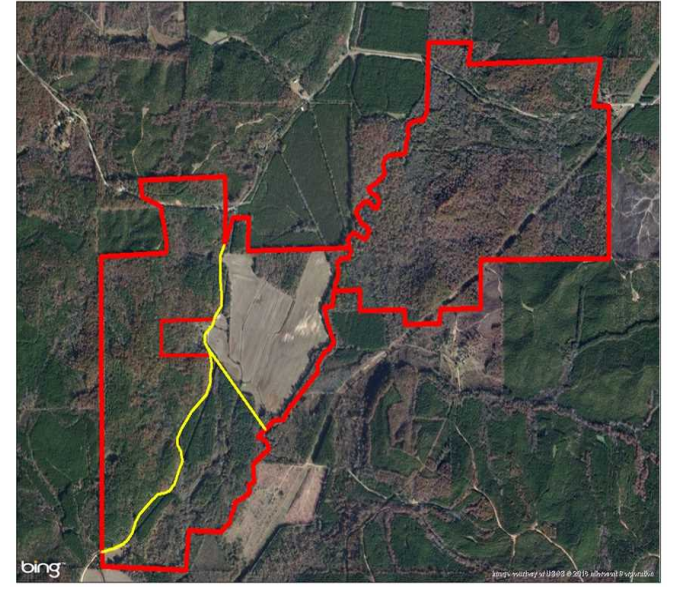

Property Details:

Price : \$299,000
County : Itawamba
Acreage : 435.00
Address :
MOPLS ID : 26167

Located near Tremont, Mississippi, at \$687 per acre, this 435+/- acres offers an opportunity for mixed farm usage. The property, which stretches over one half mile along Gum Creek is loaded with deer, turkey, and hogs. It is a hunters haven! Great access and utilities are available as well as additional acreage. Call us today for an appointment.

435.00 Acres
Itawamba County
GPS 34.3364 X -88.2477

Mossy Oak Properties Southeast Land & Wildlife
www.selandandwildlife.com

435.00 Acres
 Itawamba County
 GPS 34.3364 X -88.2477

Mossy Oak Properties Southeast Land & Wildlife
www.selandandwildlife.com

435.00 Acres
Itawamba County
GPS 34.3364 X -88.2477

Mossy Oak Properties Southeast Land & Wildlife
www.selandandwildlife.com