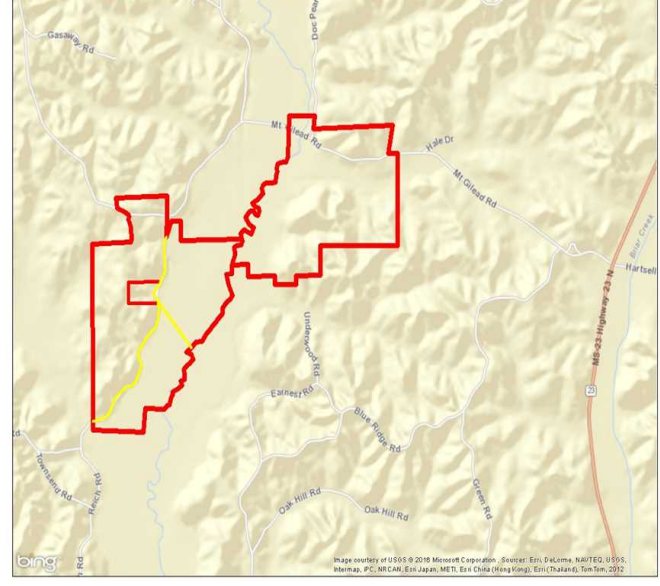

Property Details:

Price : \$299,000
County : Itawamba
Acreage : 435.00
Address :
MOPLS ID : 26167

Located near Tremont, Mississippi, at \$687 per acre, this 435+/- acres offers an opportunity for mixed farm usage. The property, which stretches over one half mile along Gum Creek is loaded with deer, turkey, and hogs. It is a hunters haven! Great access and utilities are available as well as additional acreage. Call us today for an appointment.

435.00 Acres
Itawamba County
GPS 34.3364 X -88.2477

Mossy Oak Properties Southeast Land & Wildlife
www.selandandwildlife.com

435.00 Acres
 Itawamba County
 GPS 34.3364 X -88.2477

Mossy Oak Properties Southeast Land & Wildlife
www.selandandwildlife.com

435.00 Acres
Itawamba County
GPS 34.3364 X -88.2477

Mossy Oak Properties Southeast Land & Wildlife
www.selandandwildlife.com