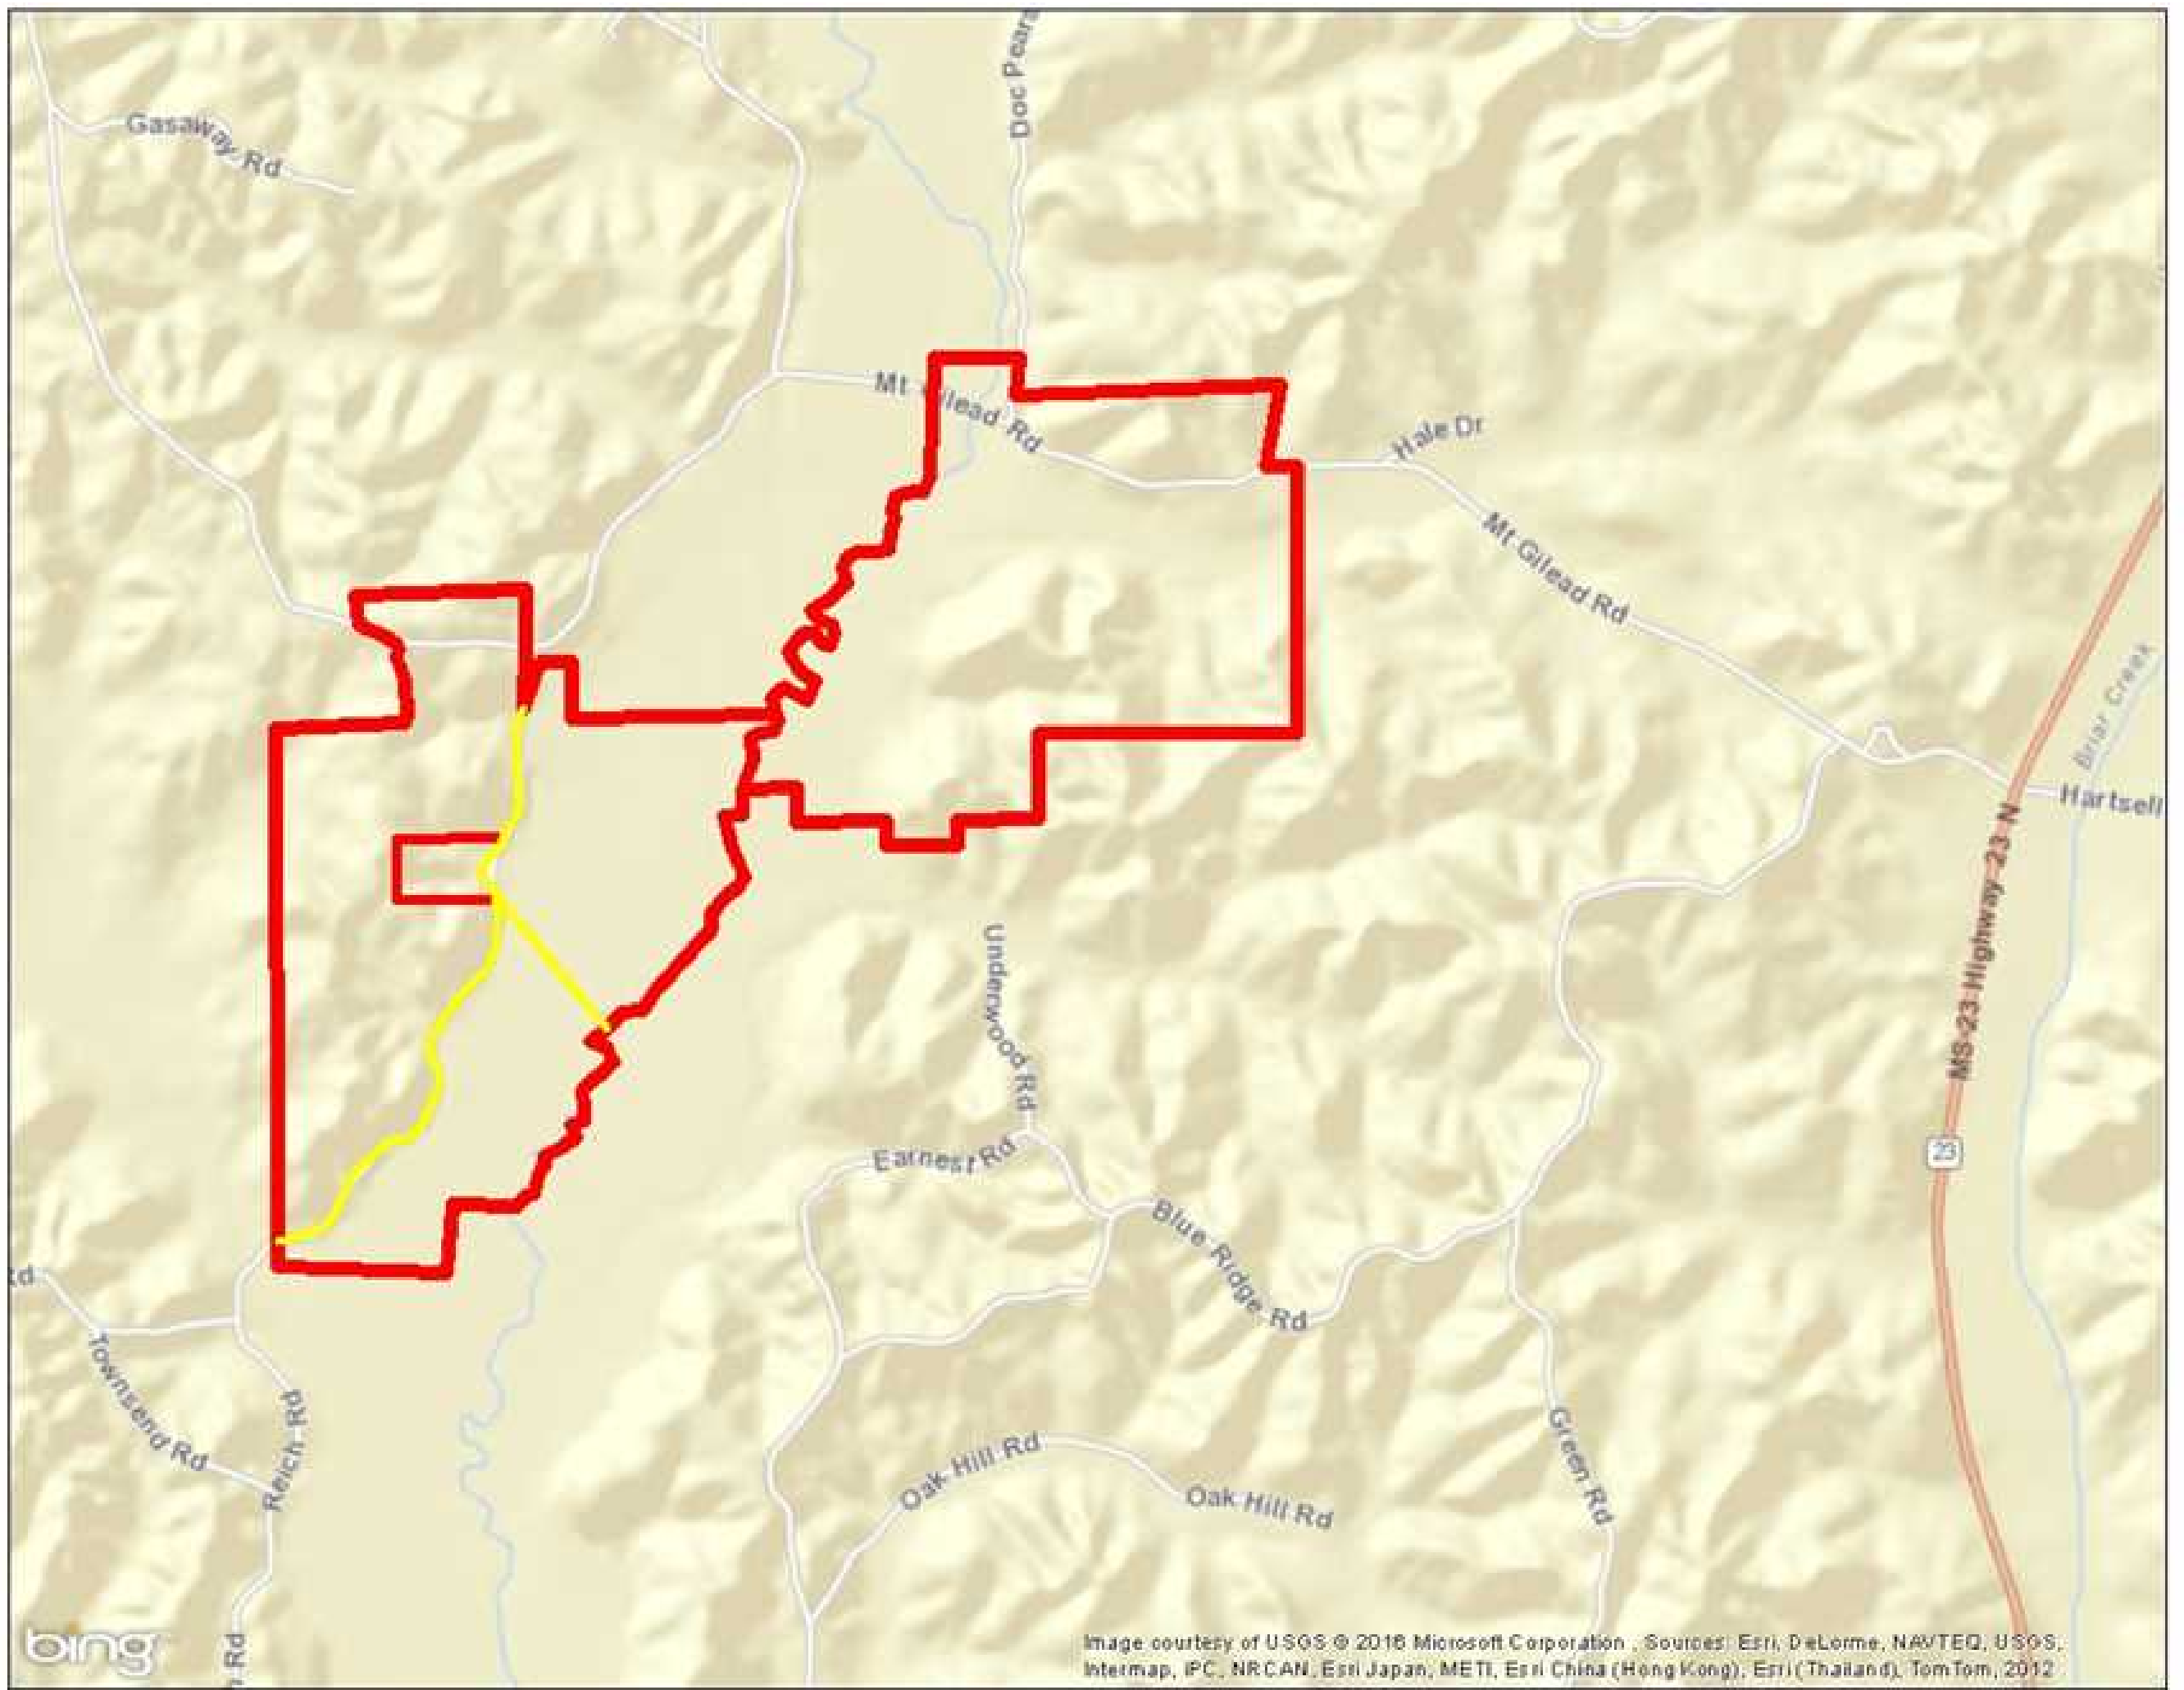

Property Details:

Price : \$299,000
County : Itawamba
Acreage : 435.00
Address :
MOPLS ID : 26167

Located near Tremont, Mississippi, at \$687 per acre, this 435+/- acres offers an opportunity for mixed farm usage. The property, which stretches over one half mile along Gum Creek is loaded with deer, turkey, and hogs. It is a hunters haven! Great access and utilities are available as well as additional acreage. Call us today for an appointment.

435.00 Acres
Itawamba County
GPS 34.3364 X -88.2477

Mossy Oak Properties Southeast Land & Wildlife
www.selandandwildlife.com

435.00 Acres
 Itawamba County
 GPS 34.3364 X -88.2477

Mossy Oak Properties Southeast Land & Wildlife
www.selandandwildlife.com

435.00 Acres
Itawamba County
GPS 34.3364 X -88.2477

Mossy Oak Properties Southeast Land & Wildlife
www.selandandwildlife.com