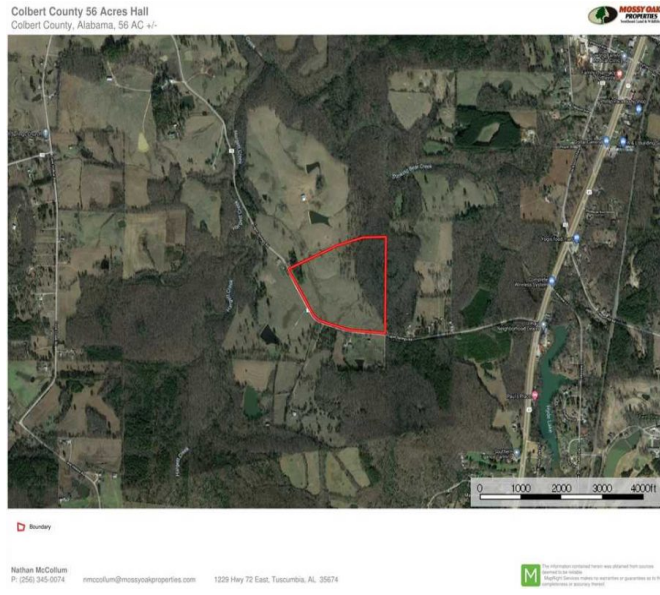

Ligon Springs Road 56 Acre Farm For Sale, Littleville, Alabama

Property Details:

Price : \$246,400

County : Colbert

Acreage : 56.00

Address : Ligon Springs Road

MOPLS ID : 56307

These 56 acres in the rolling hills off Ligon Springs Road in Littleville, Alabama are definitely a standout. Coveted locales have taken advantage of this gem for many years and are ready to share. Enjoy all the amenities and activities of the bustling Muscle Shoals from your very own nostalgic getaway. Small pond and well maintained pastures supports a very healthy herd of cattle. Interspersed large shade trees are prominent throughout the 40+/- acres of fenced pastureland. Timberland consists of predominantly oak and hickory with some natural pine. There are several beautiful homesite opportunities here near the county road with power and water, and it is only 10 minutes to town. This is a great location located in a very nice area that consists of well-kept farms and houses in a community with a country feel. Less than 10 minutes to Muscle Shoals, 1/2 mile off Hwy 43, and only 10 minutes to Russellville. Seller will consider smaller divisions, which would make excellent building sites!

56.00 Acres
Colbert County
GPS 34.5763 X -87.6958

Mossy Oak Properties Southeast Land & Wildlife
www.selandandwildlife.com

56.00 Acres
 Colbert County
 GPS 34.5763 X -87.6958

Mossy Oak Properties Southeast Land & Wildlife
www.selandandwildlife.com

56.00 Acres
Colbert County
GPS 34.5763 X -87.6958

Mossy Oak Properties Southeast Land & Wildlife
www.selandandwildlife.com