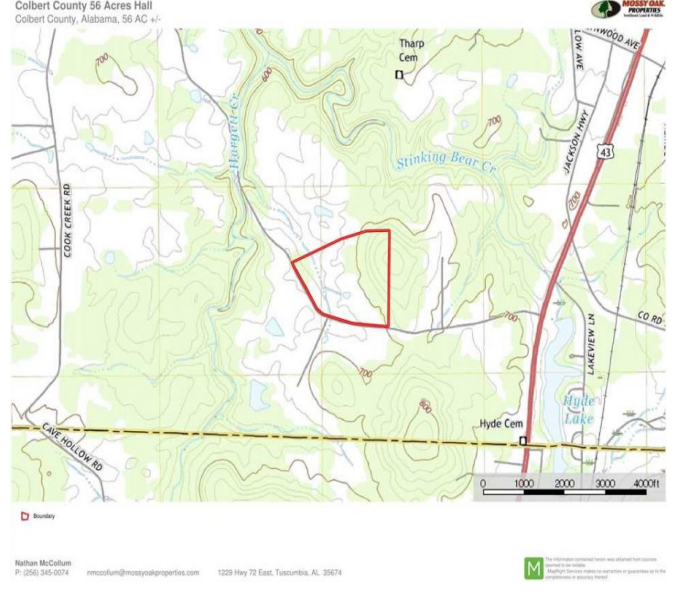

Ligon Springs Road 56 Acre Farm For Sale, Littleville, Alabama

Property Details:

Price : \$246,400

County : Colbert

Acreage : 56.00

Address : Ligon Springs Road

MOPLS ID : 56307

These 56 acres in the rolling hills off Ligon Springs Road in Littleville, Alabama are definitely a standout. Coveted locales have taken advantage of this gem for many years and are ready to share. Enjoy all the amenities and activities of the bustling Muscle Shoals from your very own nostalgic getaway. Small pond and well maintained pastures supports a very healthy herd of cattle. Interspersed large shade trees are prominent throughout the 40+/- acres of fenced pastureland. Timberland consists of predominantly oak and hickory with some natural pine. There are several beautiful homesite opportunities here near the county road with power and water, and it is only 10 minutes to town. This is a great location located in a very nice area that consists of well-kept farms and houses in a community with a country feel. Less than 10 minutes to Muscle Shoals, 1/2 mile off Hwy 43, and only 10 minutes to Russellville. Seller will consider smaller divisions, which would make excellent building sites!

56.00 Acres
Colbert County
GPS 34.5763 X -87.6958

Mossy Oak Properties Southeast Land & Wildlife
www.selandandwildlife.com

56.00 Acres
 Colbert County
 GPS 34.5763 X -87.6958

Mossy Oak Properties Southeast Land & Wildlife
www.selandandwildlife.com

56.00 Acres
Colbert County
GPS 34.5763 X -87.6958

Mossy Oak Properties Southeast Land & Wildlife
www.selandandwildlife.com