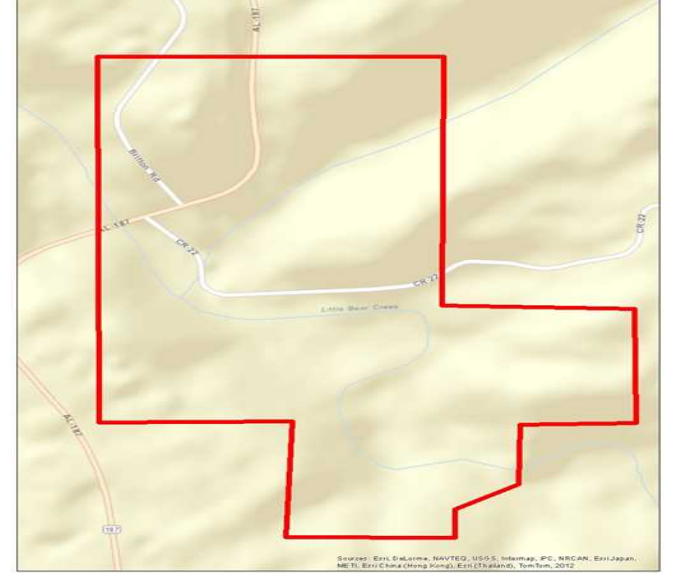

**Property Details:**

Price : \$427,950  
County : Franklin  
Acreage : 317.00  
Address :  
MOPLS ID : 22410

This 317 acre estate is a good mix of recreational and timberland property located near Hodges, Alabama. The property offers 1 mile of access along Little Bear Creek and has a nice mix of Pine timber, Hardwood timber and old fields.

317.00 Acres  
Franklin County  
GPS 34.4020 X -87.8709

Mossy Oak Properties Southeast Land & Wildlife  
[www.selandandwildlife.com](http://www.selandandwildlife.com)

317.00 Acres  
Franklin County  
GPS 34.4020 X -87.8709

Mossy Oak Properties Southeast Land & Wildlife  
[www.selandandwildlife.com](http://www.selandandwildlife.com)

317.00 Acres  
Franklin County  
GPS 34.4020 X -87.8709

Mossy Oak Properties Southeast Land & Wildlife  
[www.selandandwildlife.com](http://www.selandandwildlife.com)