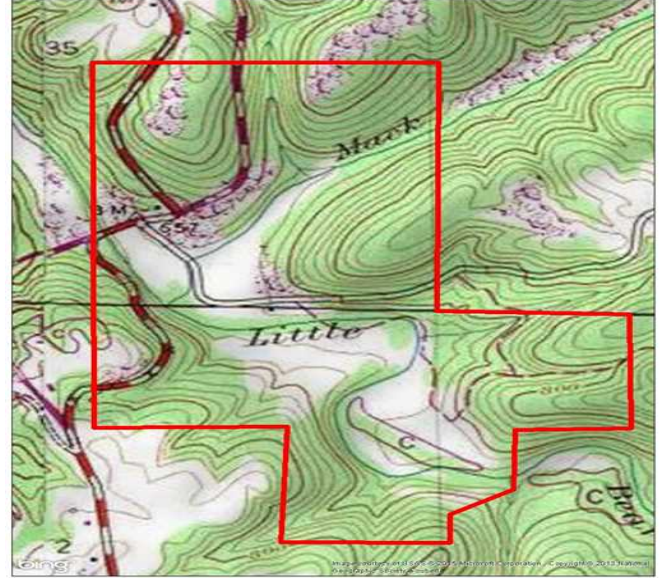

**Property Details:**

Price : \$427,950  
County : Franklin  
Acreage : 317.00  
Address :  
MOPLS ID : 22410

This 317 acre estate is a good mix of recreational and timberland property located near Hodges, Alabama. The property offers 1 mile of access along Little Bear Creek and has a nice mix of Pine timber, Hardwood timber and old fields.

317.00 Acres  
Franklin County  
GPS 34.4020 X -87.8709

Mossy Oak Properties Southeast Land & Wildlife  
[www.selandandwildlife.com](http://www.selandandwildlife.com)

317.00 Acres  
Franklin County  
GPS 34.4020 X -87.8709

Mossy Oak Properties Southeast Land & Wildlife  
[www.selandandwildlife.com](http://www.selandandwildlife.com)

317.00 Acres  
Franklin County  
GPS 34.4020 X -87.8709

Mossy Oak Properties Southeast Land & Wildlife  
[www.selandandwildlife.com](http://www.selandandwildlife.com)