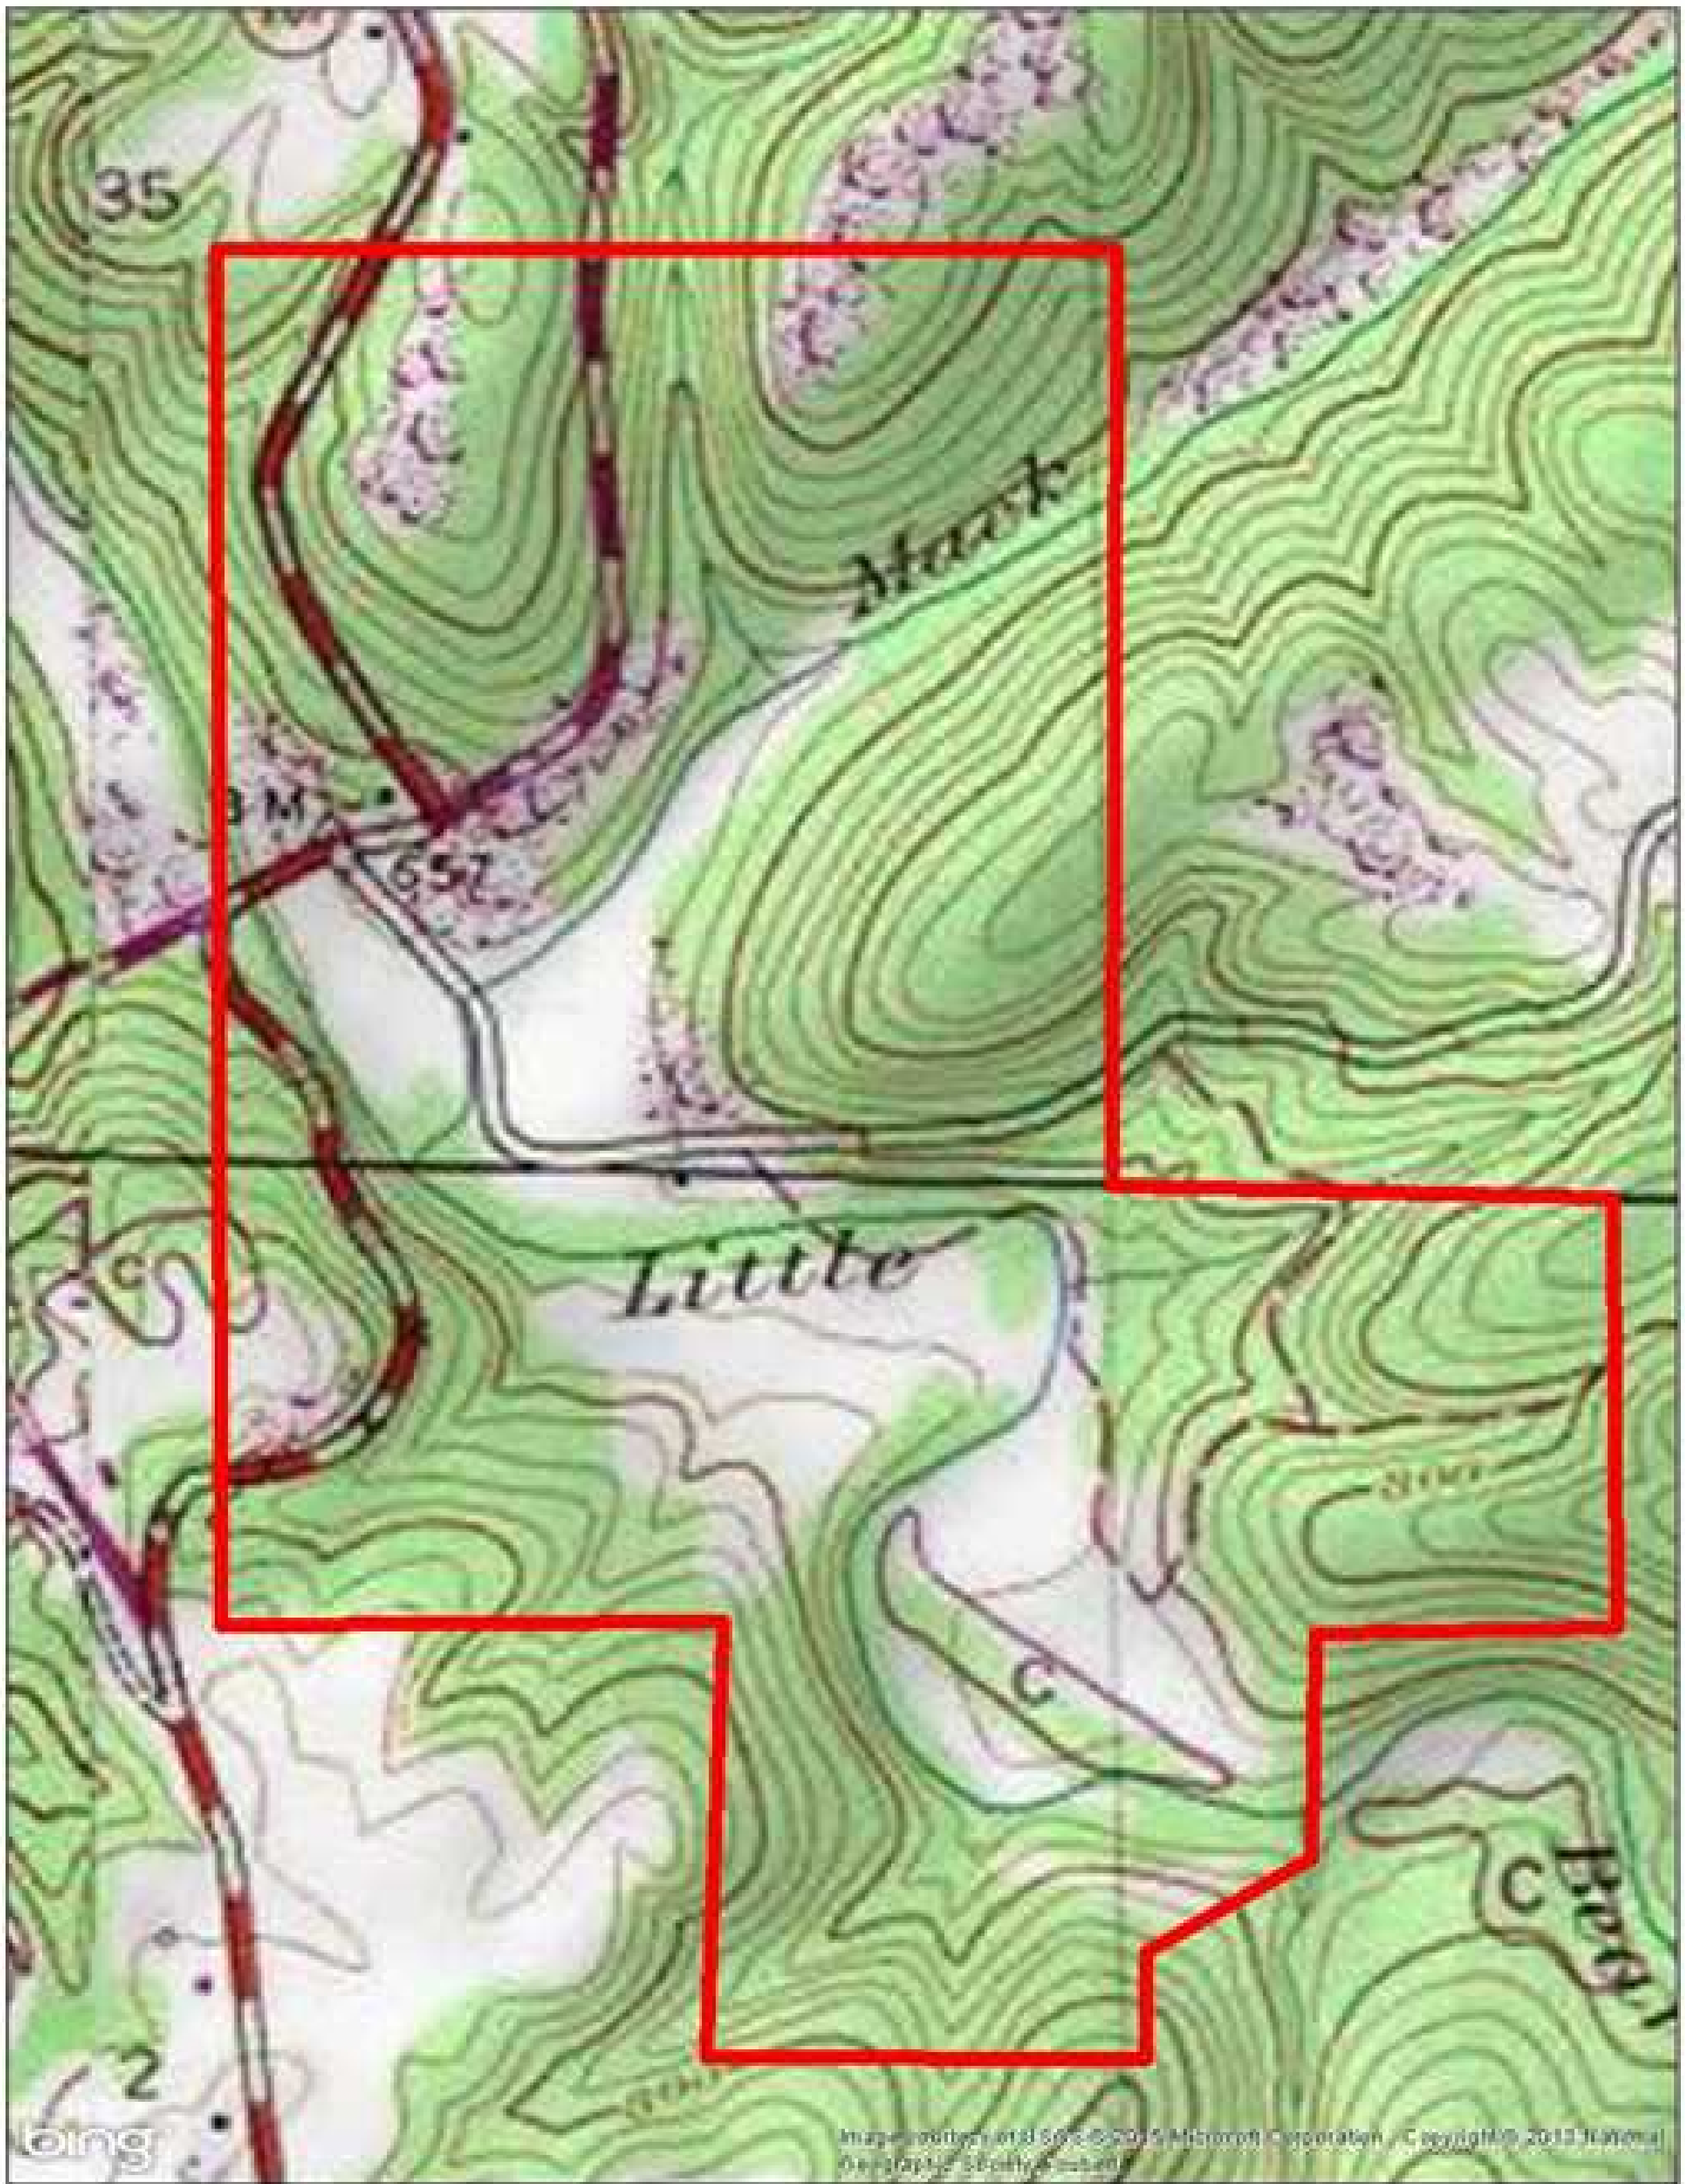

**Property Details:**

Price : \$427,950  
County : Franklin  
Acreage : 317.00  
Address :  
MOPLS ID : 22410

This 317 acre estate is a good mix of recreational and timberland property located near Hodges, Alabama. The property offers 1 mile of access along Little Bear Creek and has a nice mix of Pine timber, Hardwood timber and old fields.

317.00 Acres  
Franklin County  
GPS 34.4020 X -87.8709

Mossy Oak Properties Southeast Land & Wildlife  
[www.selandandwildlife.com](http://www.selandandwildlife.com)

317.00 Acres  
Franklin County  
GPS 34.4020 X -87.8709

Mossy Oak Properties Southeast Land & Wildlife  
[www.selandandwildlife.com](http://www.selandandwildlife.com)

317.00 Acres  
Franklin County  
GPS 34.4020 X -87.8709

Mossy Oak Properties Southeast Land & Wildlife  
[www.selandandwildlife.com](http://www.selandandwildlife.com)