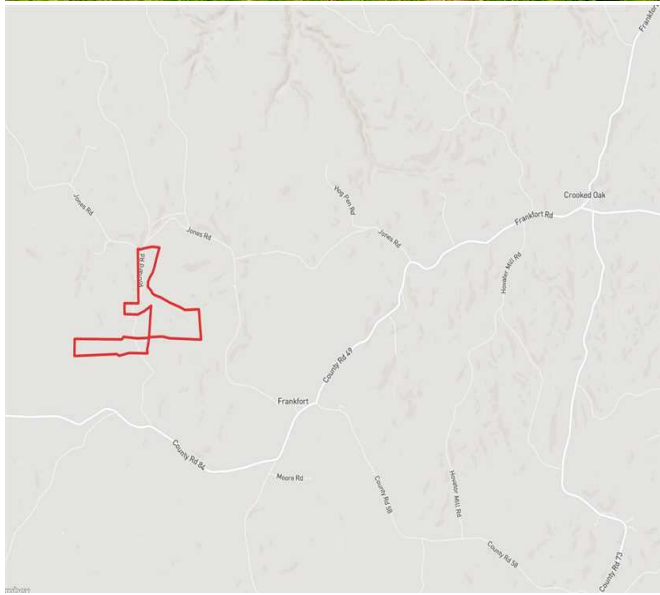

This property contains a variety of timber types and ages. There are approximately 20 acres of planted, unthinned, mature pine (20+ years old). The pine timber is mature, but healthy, and could be thinned now or clearcut and replanted. The hardwood portions of the tract are in different age classes. It consists of white oak of a few varieties, red oak of a few varieties, ash, sweetgum, poplar, and a host of other lesser species. All of the hardwood appears to be healthy and growing vigorously. Lost Creek flows through the property and is in great condition. There are a few great spots along the creek where a cabin or other structure could be built to take advantage of the tranquil and beautiful setting (see photos).

As can be seen on the attached topographical map, the contour is varied, as well. The property to the west of Rikard Road contains more hills, rock formations, and vistas. The varied timber types and varied topography create a host of habitat types for white-tailed deer, turkey, and various small game (squirrel, rabbit, etc.). Much of the property contains roads and trails for ease of access. Much of the property has road frontage along Rikard Road. Lost Creek transects the property and is a beautiful rock bottom creek.

49.00 Acres  
Franklin County  
GPS 34.5691 X -87.8678

Mossy Oak Properties Southeast Land & Wildlife  
[www.selandandwildlife.com](http://www.selandandwildlife.com)

49.00 Acres  
Franklin County  
GPS 34.5691 X -87.8678