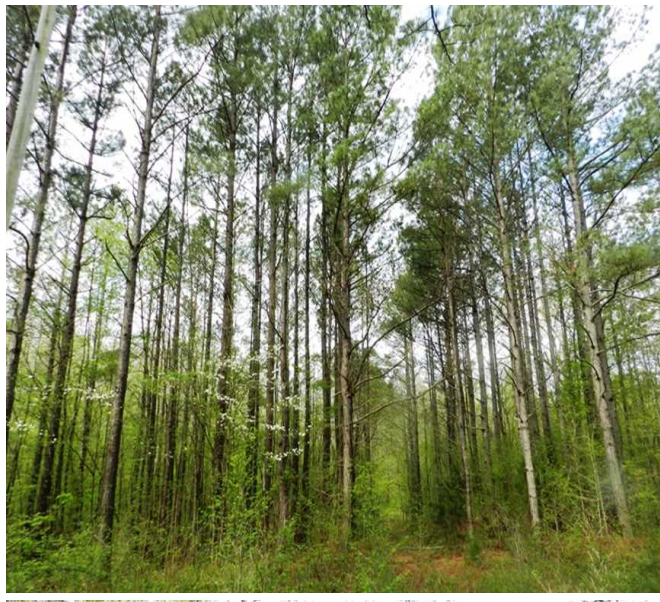

49.00 Acres
Franklin County
GPS 34.5691 X -87.8678

Mossy Oak Properties Southeast Land & Wildlife
www.selandandwildlife.com