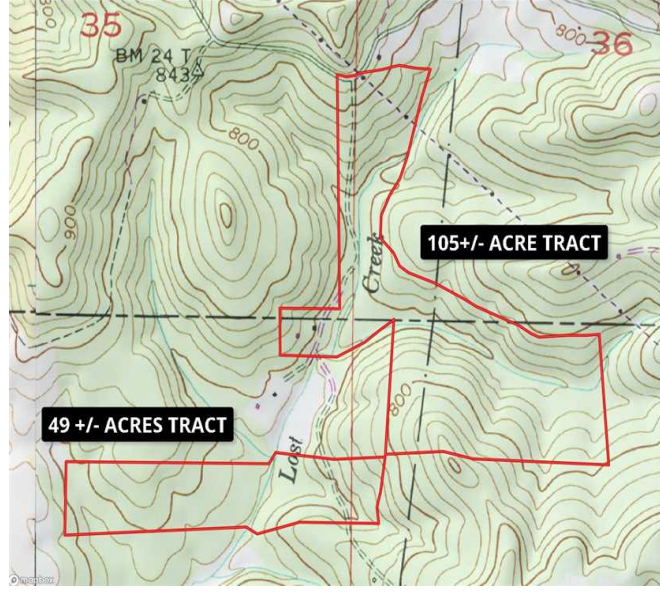

This property contains a variety of timber types and ages. There are approximately 20 acres of planted, unthinned, mature pine (20+ years old). The pine timber is mature, but healthy, and could be thinned now or clearcut and replanted. The hardwood portions of the tract are in different age classes. It consists of white oak of a few varieties, red oak of a few varieties, ash, sweetgum, poplar, and a host of other lesser species. All of the hardwood appears to be healthy and growing vigorously. Lost Creek flows through the property and is in great condition. There are a few great spots along the creek where a cabin or other structure could be built to take advantage of the tranquil and beautiful setting (see photos).

As can be seen on the attached topographical map, the contour is varied, as well. The property to the west of Rikard Road contains more hills, rock formations, and vistas. The varied timber types and varied topography create a host of habitat types for white-tailed deer, turkey, and various small game (squirrel, rabbit, etc.). Much of the property contains roads and trails for ease of access. Much of the property has road frontage along Rikard Road. Lost Creek transects the property and is a beautiful rock bottom creek.

49.00 Acres  
Franklin County  
GPS 34.5691 X -87.8678

Mossy Oak Properties Southeast Land & Wildlife  
[www.selandandwildlife.com](http://www.selandandwildlife.com)

49.00 Acres  
Franklin County  
GPS 34.5691 X -87.8678

Mossy Oak Properties Southeast Land & Wildlife  
[www.selandandwildlife.com](http://www.selandandwildlife.com)

49.00 Acres  
Franklin County  
GPS 34.5691 X -87.8678

Mossy Oak Properties Southeast Land & Wildlife  
[www.selandandwildlife.com](http://www.selandandwildlife.com)