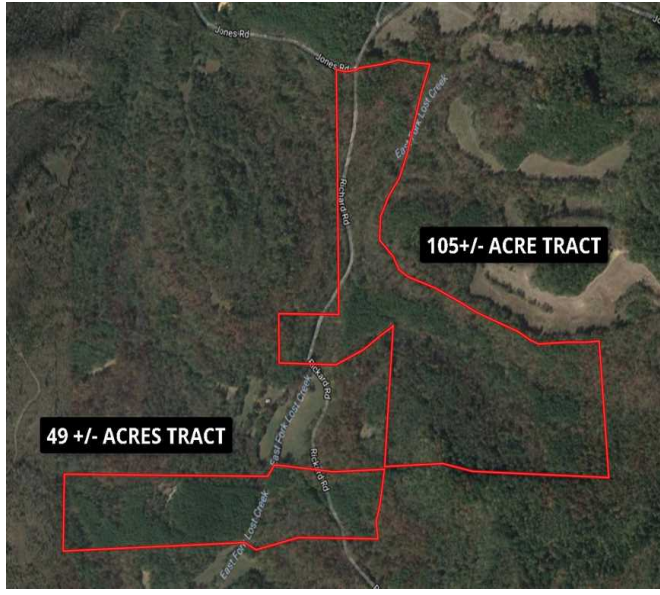

This property contains a variety of timber types and ages. There are approximately 20 acres of planted, unthinned, mature pine (20+ years old). The pine timber is mature, but healthy, and could be thinned now or clearcut and replanted. The hardwood portions of the tract are in different age classes. It consists of white oak of a few varieties, red oak of a few varieties, ash, sweetgum, poplar, and a host of other lesser species. All of the hardwood appears to be healthy and growing vigorously. Lost Creek flows through the property and is in great condition. There are a few great spots along the creek where a cabin or other structure could be built to take advantage of the tranquil and beautiful setting (see photos).

As can be seen on the attached topographical map, the contour is varied, as well. The property to the west of Rikard Road contains more hills, rock formations, and vistas. The varied timber types and varied topography create a host of habitat types for white-tailed deer, turkey, and various small game (squirrel, rabbit, etc.). Much of the property contains roads and trails for ease of access. Much of the property has road frontage along Rikard Road. Lost Creek transects the property and is a beautiful rock bottom creek.

49.00 Acres  
Franklin County  
GPS 34.5691 X -87.8678

Mossy Oak Properties Southeast Land & Wildlife  
[www.selandandwildlife.com](http://www.selandandwildlife.com)

49.00 Acres  
Franklin County  
GPS 34.5691 X -87.8678

Mossy Oak Properties Southeast Land & Wildlife  
[www.selandandwildlife.com](http://www.selandandwildlife.com)

49.00 Acres  
Franklin County  
GPS 34.5691 X -87.8678

Mossy Oak Properties Southeast Land & Wildlife  
[www.selandandwildlife.com](http://www.selandandwildlife.com)