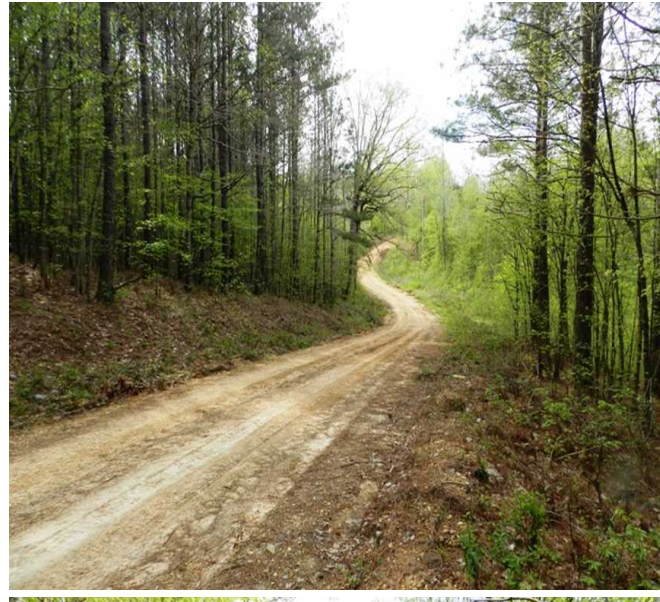

49.00 Acres
Franklin County
GPS 34.5691 X -87.8678

Mossy Oak Properties Southeast Land & Wildlife
www.selandandwildlife.com