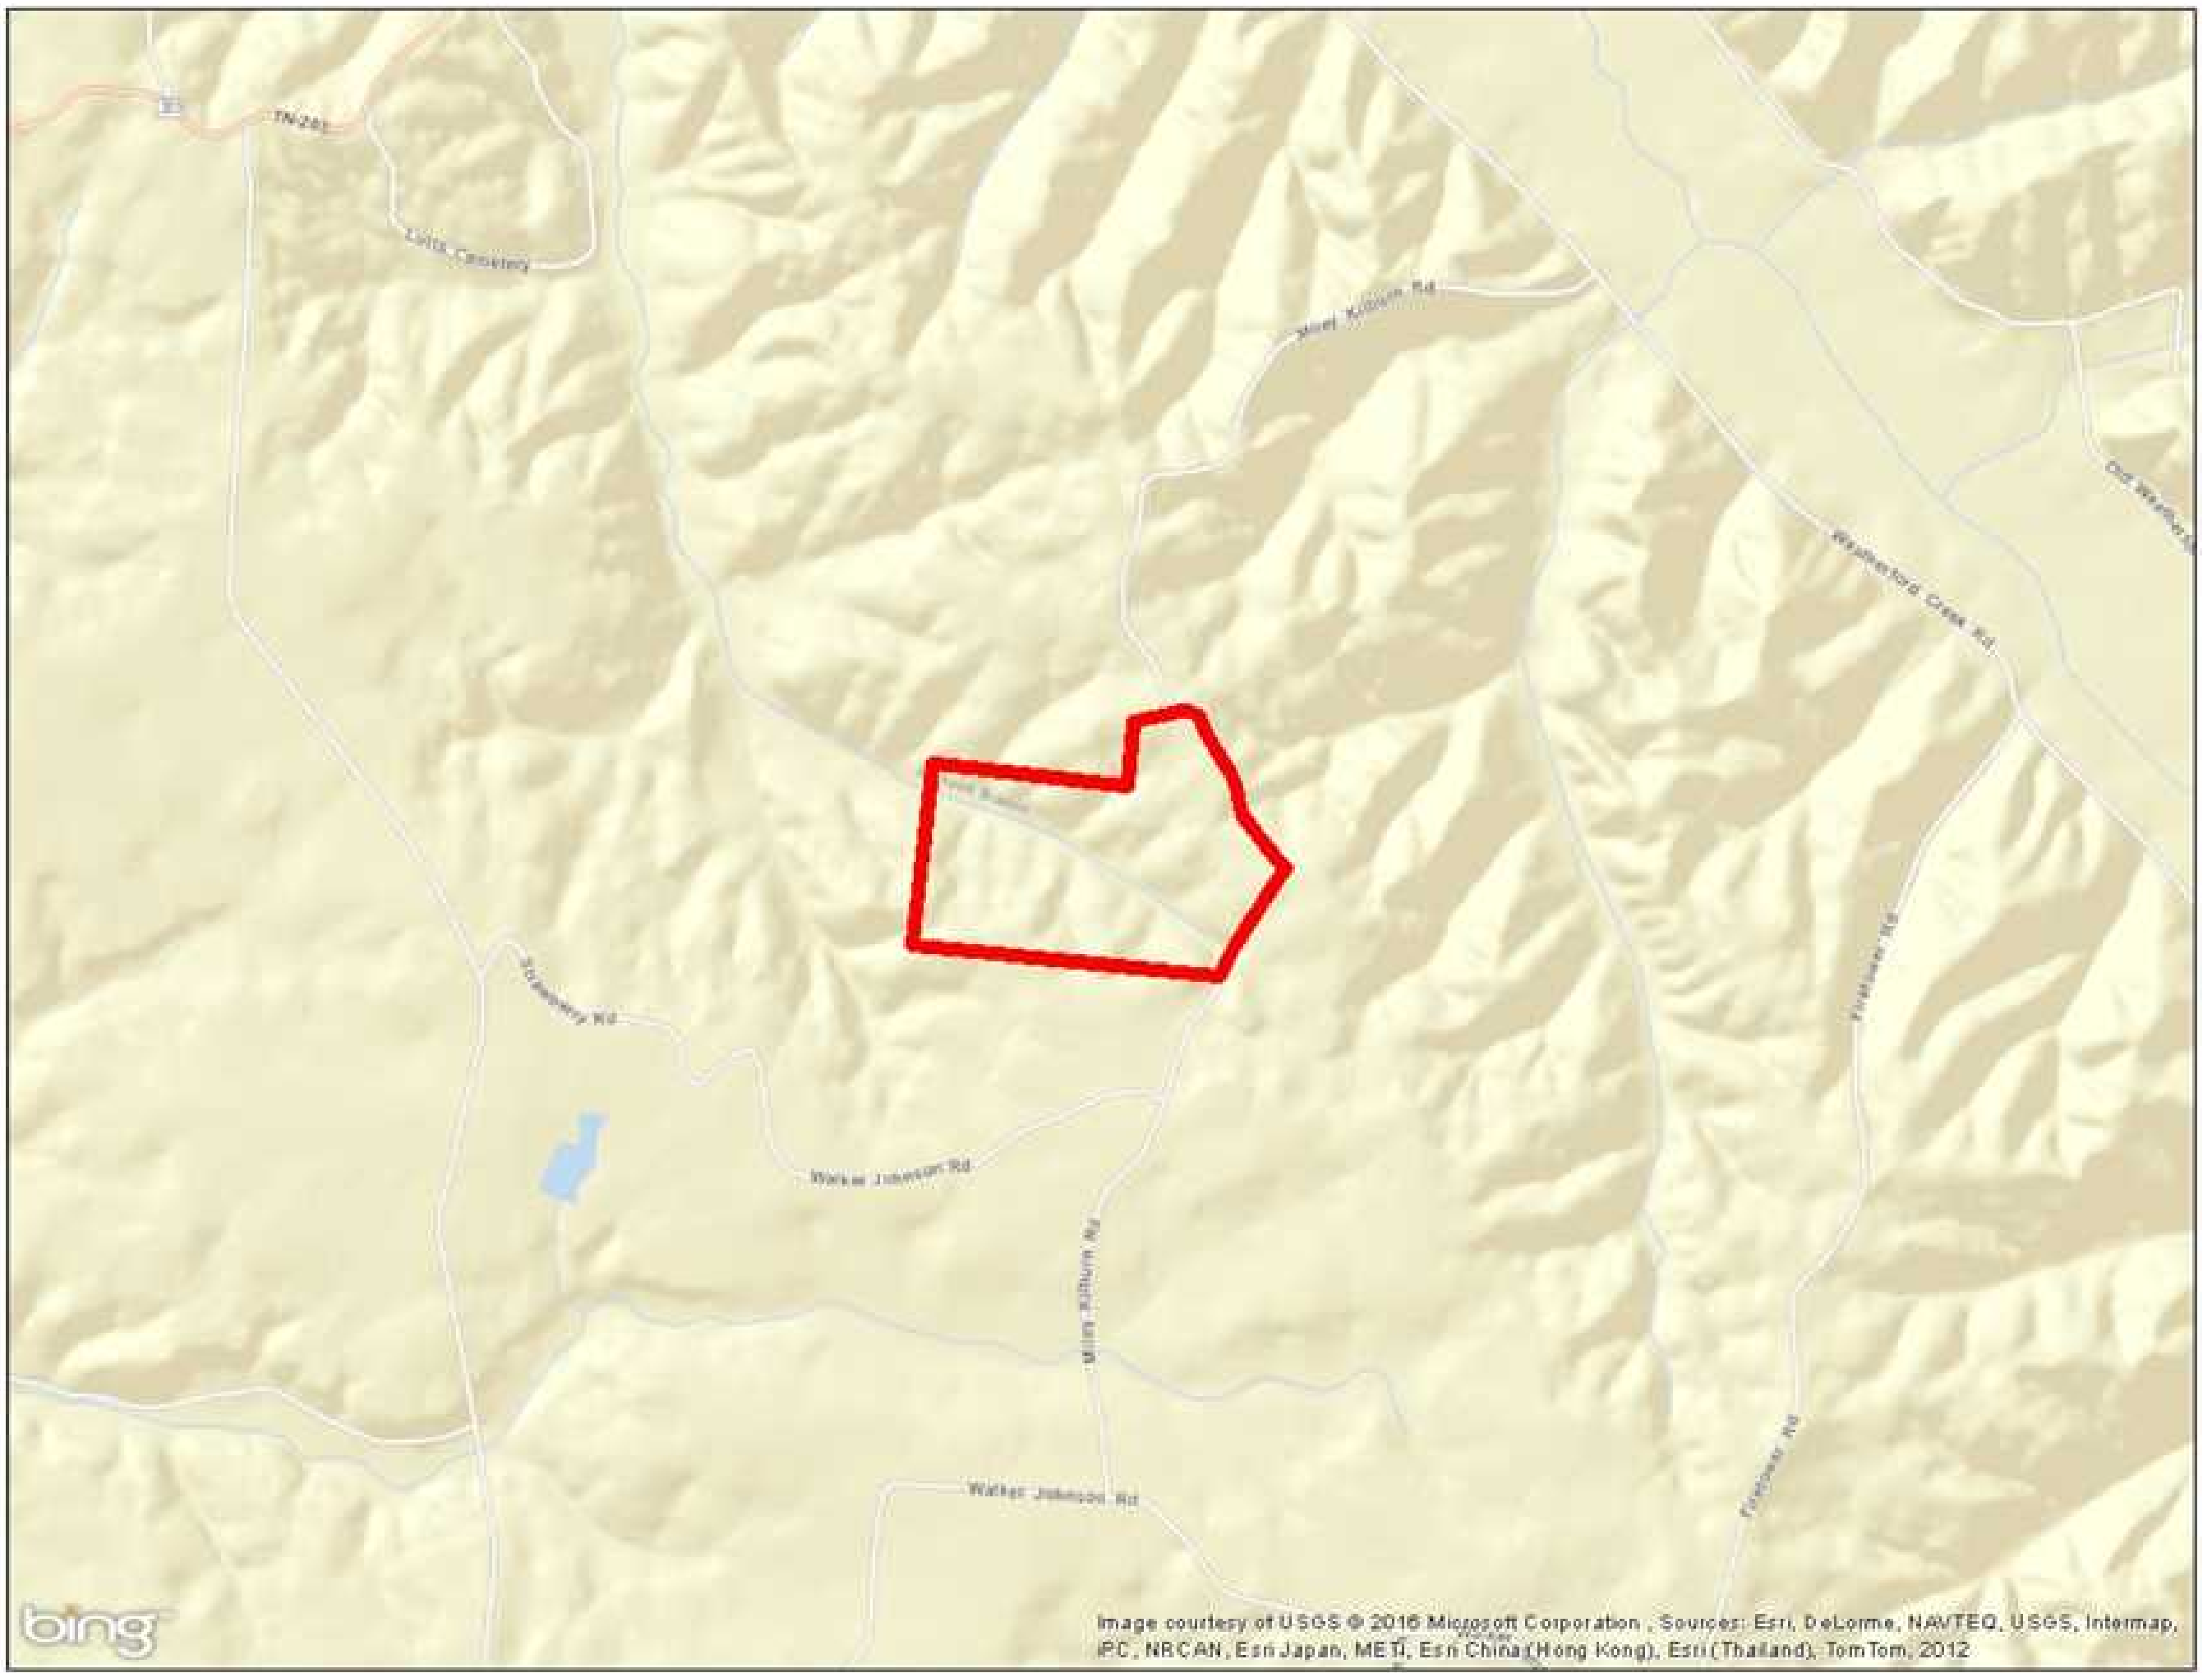

113.12 Acres
Wayne County
GPS 35.1216 X -87.9297

Mossy Oak Properties Southeast Land & Wildlife
www.selandandwildlife.com