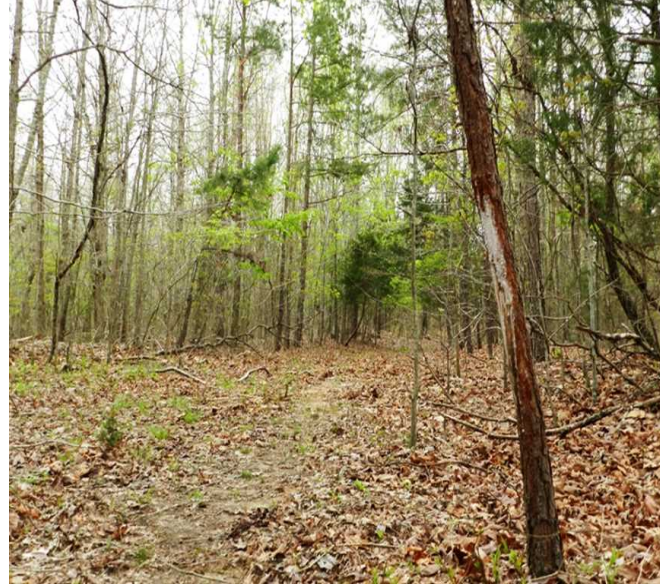

113.12 Acres
Wayne County
GPS 35.1216 X -87.9297

Mossy Oak Properties Southeast Land & Wildlife
www.selandandwildlife.com