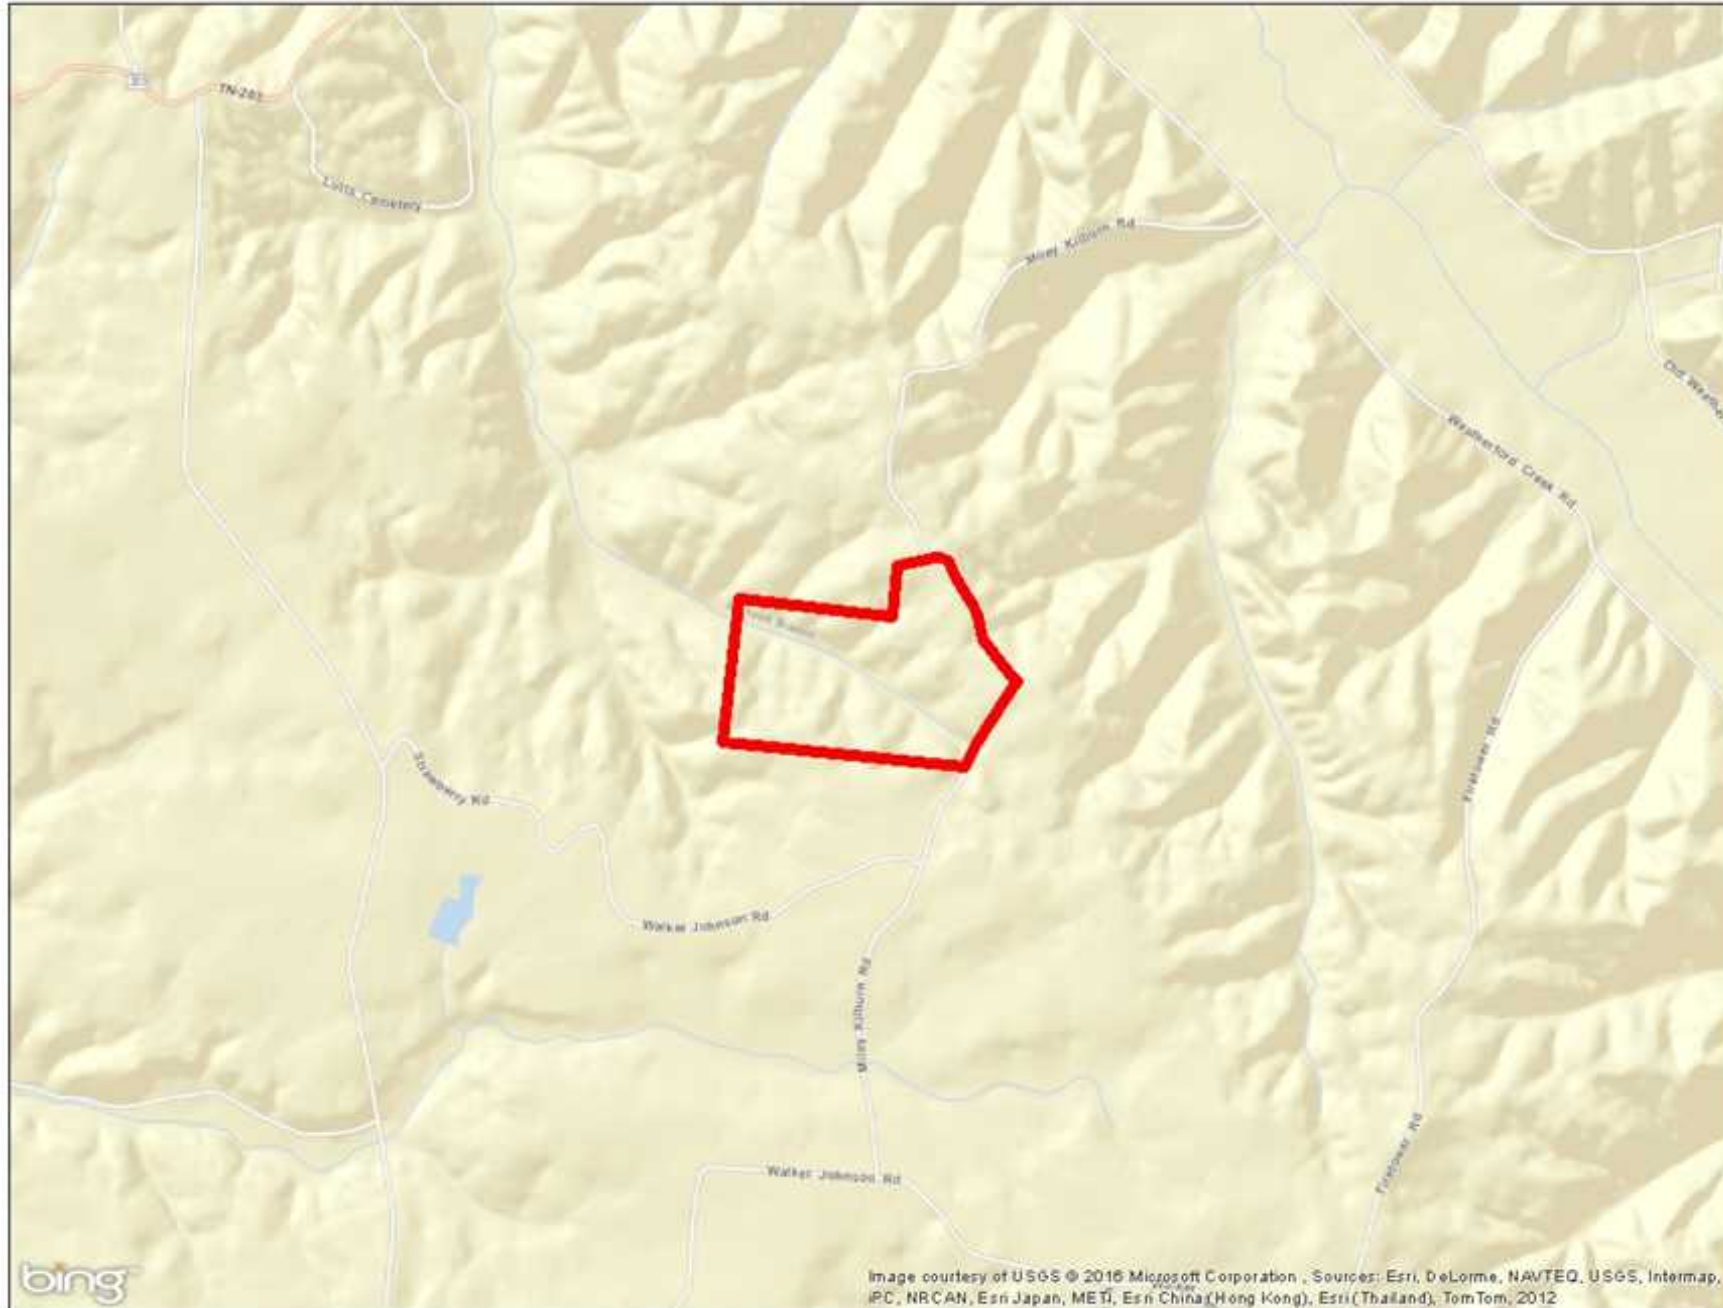

Old fox pen in Lutts, Tennessee is a hunter's dream!

Property Details:

Price : \$229,000
County : Wayne
Acreage : 113.12
Address :
MOPLS ID : 25411

At \$2,024 per acre, this "old fox pen" in Lutts, Tennessee is a hunter's dream! Located in Wayne County, Tennessee, this 113 +/- acre property offers some of the finest hunting in the Southeast. The entire perimeter is encased in a 7 foot fence that, overtime, has fallen down to provide funnels for deer movement and the trails are truly amazing. Timber highlights include approximately 20 acres of 10 year old pines with the remainder in mixed pine/hardwood. The tract has a great road system throughout the property.

Other attributes:

- Property is surrounded on 3 sides by row crop land
- Small creek runs the entire length of the property
- Several food plots with orchard trees
- 1,200 sf pole barn
- Power available
- Well water on site

113.12 Acres
Wayne County
GPS 35.1216 X -87.9297

Mossy Oak Properties Southeast Land & Wildlife
www.selandandwildlife.com

113.12 Acres
Wayne County
GPS 35.1216 X -87.9297

Mossy Oak Properties Southeast Land & Wildlife
www.selandandwildlife.com

113.12 Acres
Wayne County
GPS 35.1216 X -87.9297

Mossy Oak Properties Southeast Land & Wildlife
www.selandandwildlife.com