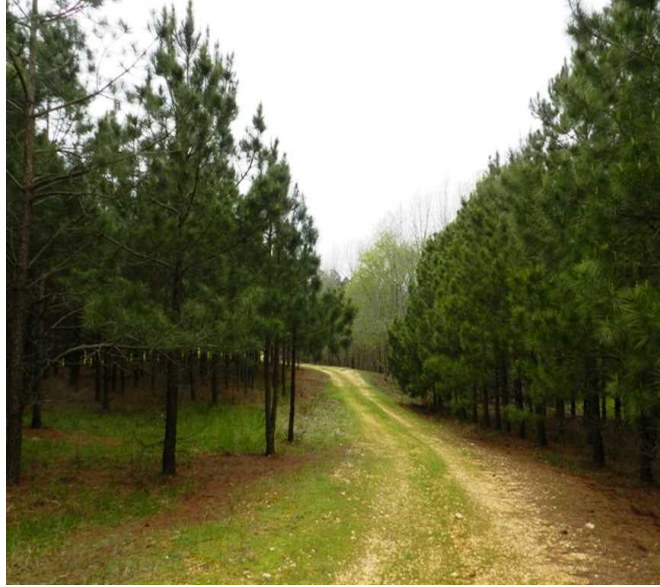

113.12 Acres
Wayne County
GPS 35.1216 X -87.9297

Mossy Oak Properties Southeast Land & Wildlife
www.selandandwildlife.com