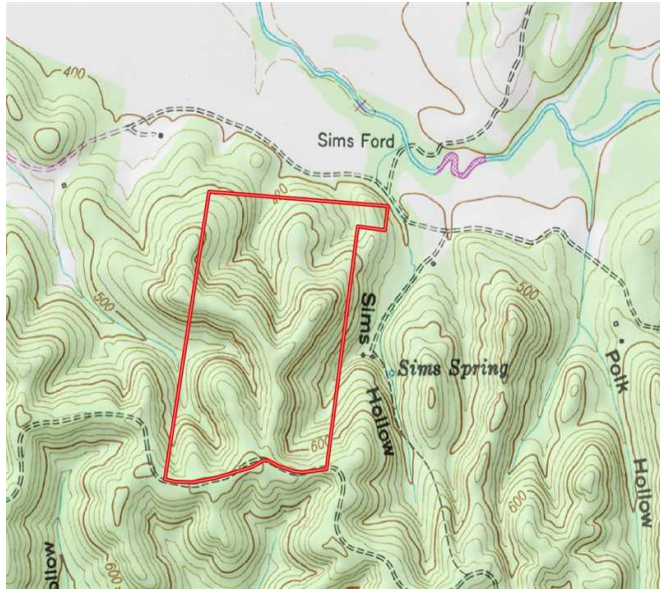

Property Details:

Price : \$180,000

County : Hardin

Acreage : 149.00

Address :

MOPLS ID : 30719

+/-149 acres located near Olive Hill, TN in Hardin County. The property has a nice mix of +/- 18 year old pine timber ridges with hardwood hollows. Large landowners in the vicinity. The property has several nice ridges with locations for food plots.

149.00 Acres
Hardin County
GPS 35.3214 X -88.0493

Mossy Oak Properties Southeast Land & Wildlife
www.selandandwildlife.com

149.00 Acres
Hardin County
GPS 35.3214 X -88.0493

Mossy Oak Properties Southeast Land & Wildlife
www.selandandwildlife.com

149.00 Acres
Hardin County
GPS 35.3214 X -88.0493

Mossy Oak Properties Southeast Land & Wildlife
www.selandandwildlife.com