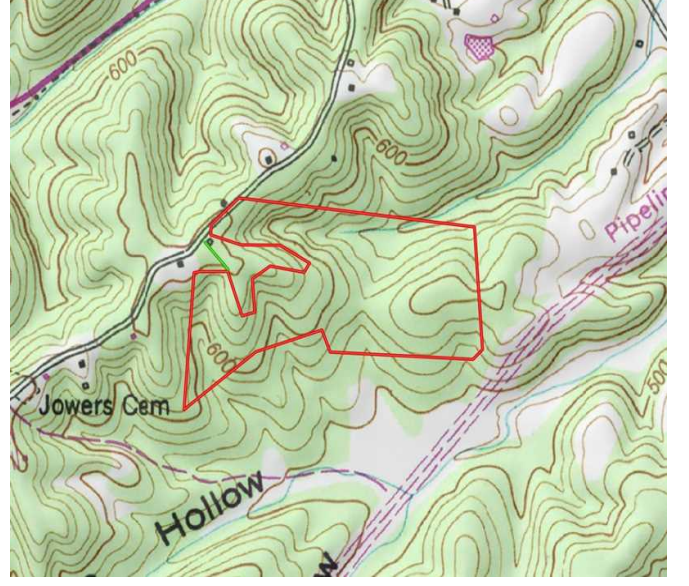

Property Details:

Price : \$54,000
County : Hardin
Acreage : 48.00
Address :
MOPLS ID : 34142

+/-48 acres located less than 15 minutes east of Savannah, TN in the small community of Olivehill. The property is primarily composed of 2 yr old pine timber with the hollows having a good stand of hardwood timber. There is a paved county road frontage.

48.00 Acres
Hardin County
GPS 35.2657 X -88.0384

Mossy Oak Properties Southeast Land & Wildlife
www.selandandwildlife.com

48.00 Acres
Hardin County
GPS 35.2657 X -88.0384

Mossy Oak Properties Southeast Land & Wildlife
www.selandandwildlife.com

48.00 Acres
Hardin County
GPS 35.2657 X -88.0384

Mossy Oak Properties Southeast Land & Wildlife
www.selandandwildlife.com