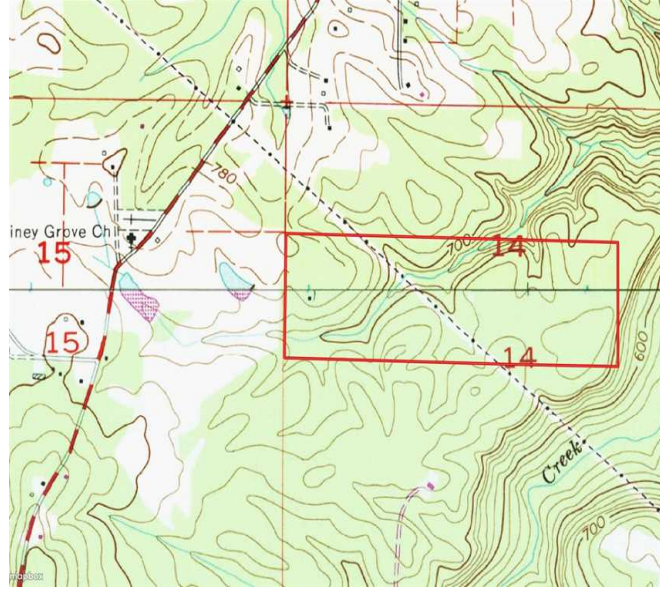

Property Details:

Price : \$200,000

County : Colbert

Acreage : 120.00

Address :

MOPLS ID : 41810

Whether you're looking for a hunting property or country living, this 120 +/- acres is a must see. This recreational and timber tract in the Piney Grove Community of Colbert County, Alabama has a recent timber cruise available for review. An easement is available into the property. Give us a call today to for access to the property or to request a copy of the cruise report.

120.00 Acres
Colbert County
GPS 34.6260 X -87.7739

Mossy Oak Properties Southeast Land & Wildlife
www.selandandwildlife.com

120.00 Acres
Colbert County
GPS 34.6260 X -87.7739

Mossy Oak Properties Southeast Land & Wildlife
www.selandandwildlife.com

120.00 Acres
Colbert County
GPS 34.6260 X -87.7739

Mossy Oak Properties Southeast Land & Wildlife
www.selandandwildlife.com