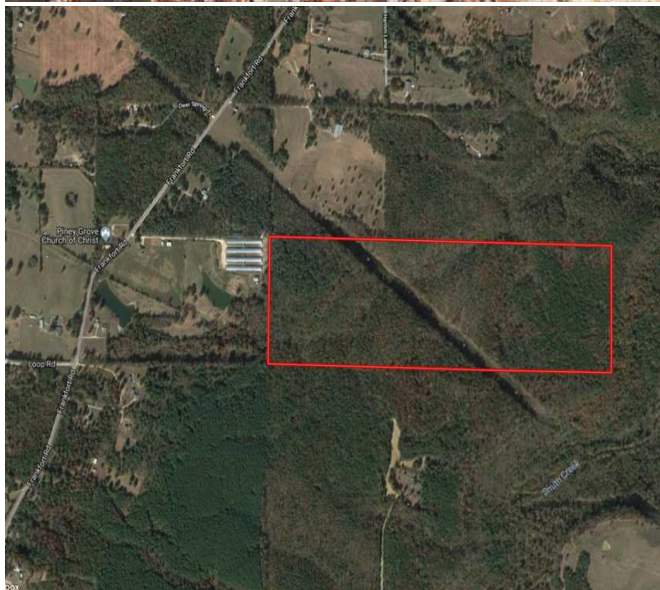

Property Details:

Price : \$200,000

County : Colbert

Acreage : 120.00

Address :

MOPLS ID : 41810

Whether you're looking for a hunting property or country living, this 120 +/- acres is a must see. This recreational and timber tract in the Piney Grove Community of Colbert County, Alabama has a recent timber cruise available for review. An easement is available into the property. Give us a call today to for access to the property or to request a copy of the cruise report.

120.00 Acres
Colbert County
GPS 34.6260 X -87.7739

Mossy Oak Properties Southeast Land & Wildlife
www.selandandwildlife.com

120.00 Acres
Colbert County
GPS 34.6260 X -87.7739

Mossy Oak Properties Southeast Land & Wildlife
www.selandandwildlife.com

120.00 Acres
Colbert County
GPS 34.6260 X -87.7739

Mossy Oak Properties Southeast Land & Wildlife
www.selandandwildlife.com