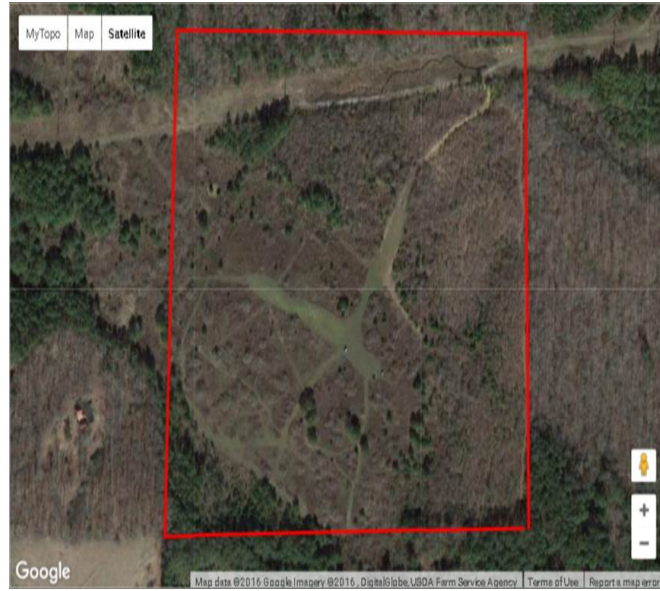

**Property Details:**

Price : \$31,320  
County : Winston  
Acreage : 40.00  
Address :  
MOPLS ID : 27483

This 40+/- acres in Winston County, Alabama is a great recreational property with several large green fields and a good road system. Topography is very good as well. Access into to the property down a well-maintained gravel road. Small game and upland game are prominent on this Nauvoo, Alabama property.

40.00 Acres  
Winston County  
GPS 34.0533 X -87.4333

Mossy Oak Properties Southeast Land & Wildlife  
www.selandandwildlife.com

40.00 Acres  
 Winston County  
 GPS 34.0533 X -87.4333

Mossy Oak Properties Southeast Land & Wildlife  
[www.selandandwildlife.com](http://www.selandandwildlife.com)

40.00 Acres  
Winston County  
GPS 34.0533 X -87.4333

Mossy Oak Properties Southeast Land & Wildlife  
[www.selandandwildlife.com](http://www.selandandwildlife.com)