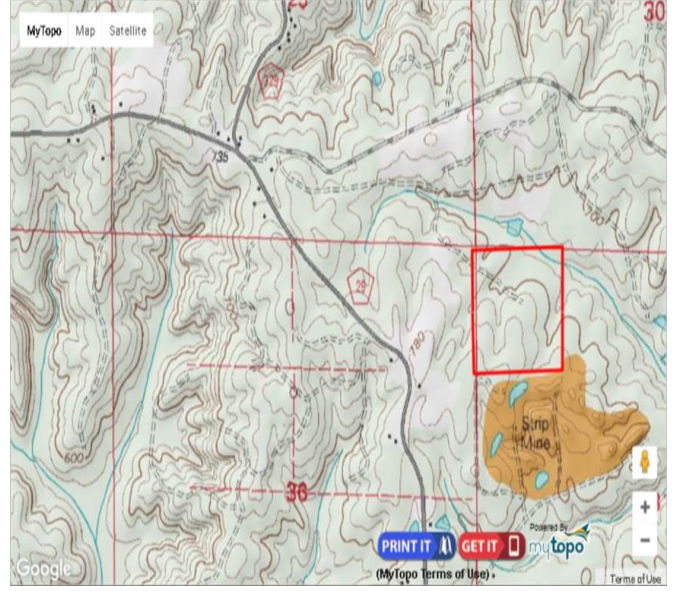

**Property Details:**

Price : \$31,320  
County : Winston  
Acreage : 40.00  
Address :  
MOPLS ID : 27483

This 40+/- acres in Winston County, Alabama is a great recreational property with several large green fields and a good road system. Topography is very good as well. Access into to the property down a well-maintained gravel road. Small game and upland game are prominent on this Nauvoo, Alabama property.

40.00 Acres  
Winston County  
GPS 34.0533 X -87.4333

Mossy Oak Properties Southeast Land & Wildlife  
www.selandandwildlife.com

40.00 Acres  
 Winston County  
 GPS 34.0533 X -87.4333

Mossy Oak Properties Southeast Land & Wildlife  
[www.selandandwildlife.com](http://www.selandandwildlife.com)

40.00 Acres  
Winston County  
GPS 34.0533 X -87.4333

Mossy Oak Properties Southeast Land & Wildlife  
[www.selandandwildlife.com](http://www.selandandwildlife.com)